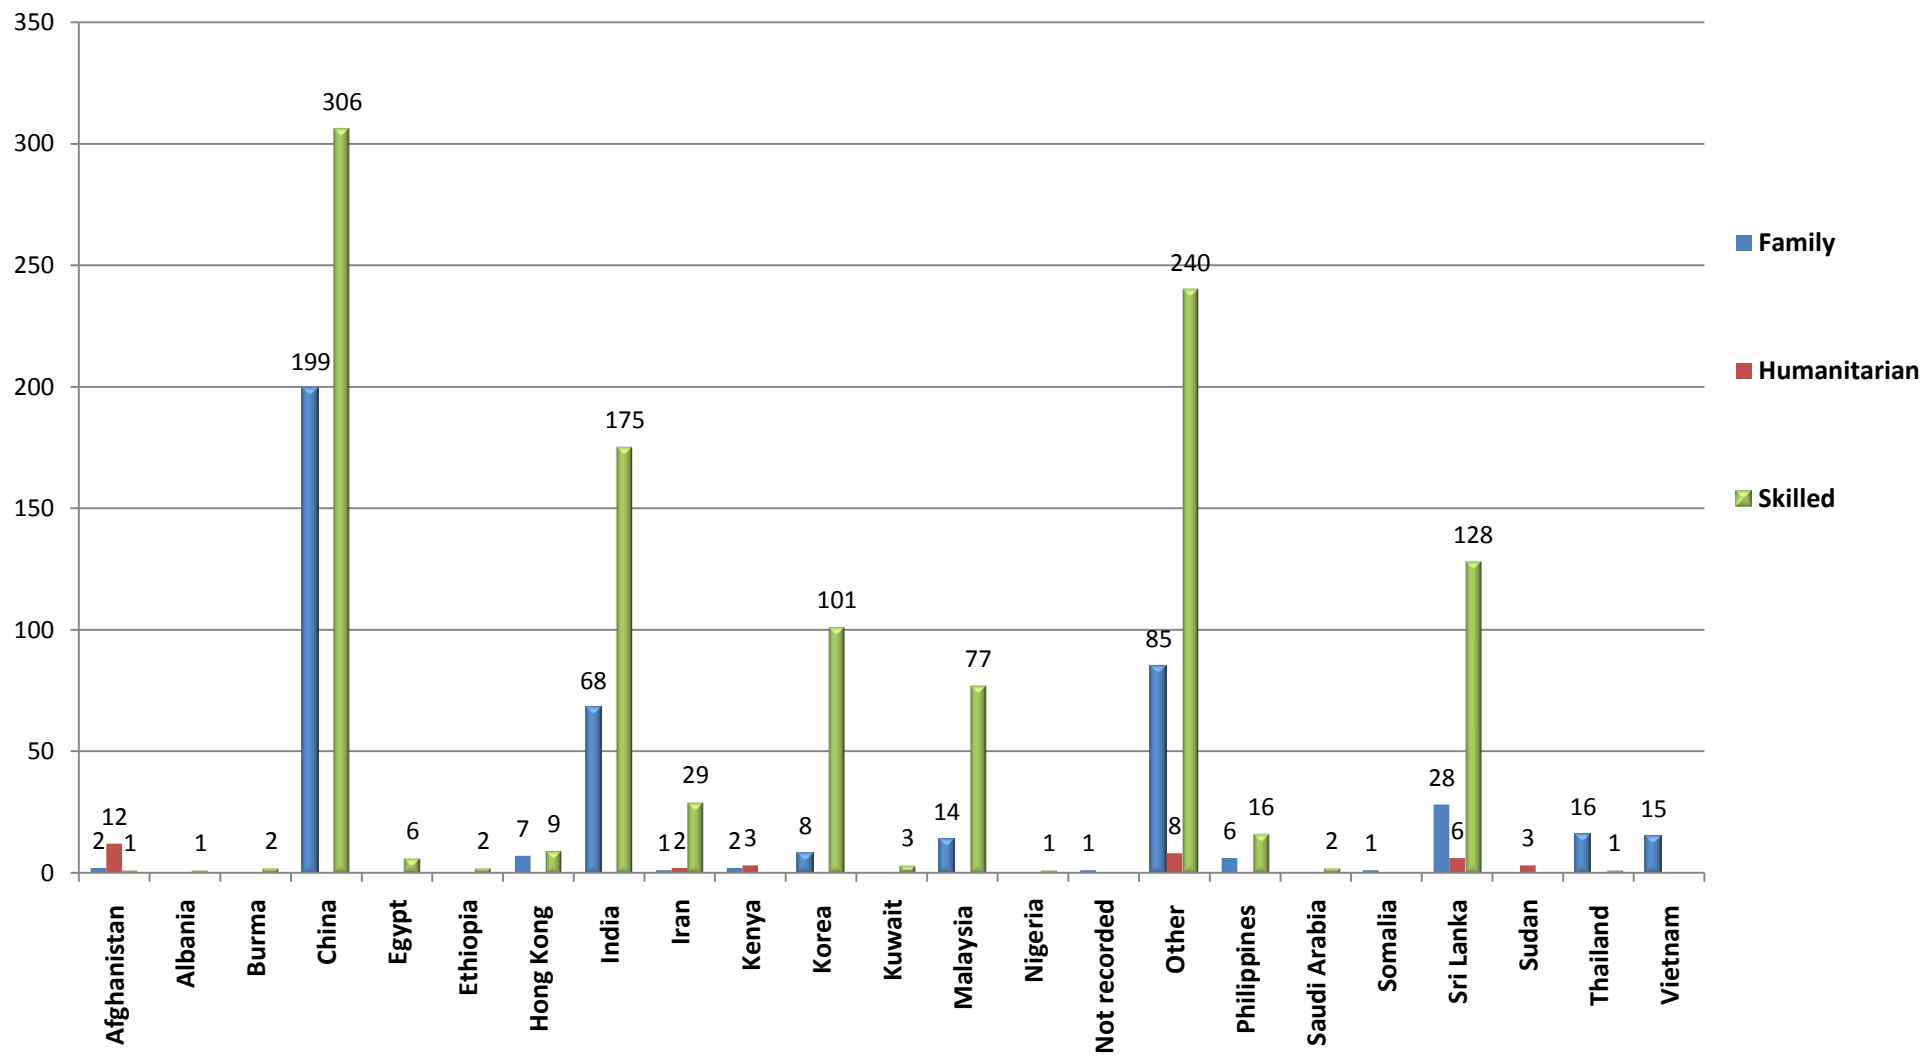

## Settlement in the City of Monash by Migration Stream 2009 - 2010

Country of Birth	Family	Humanitarian	Skilled	Total
Afghanistan	2	12	1	15
Albania			1	1
Burma			2	2
China	199		306	505
Egypt			6	6
Ethiopia			2	2
Hong Kong	7		9	16
India	68		175	243
Iran	1	2	29	32
Kenya	2	3		5
Korea	8		101	109
Kuwait			3	3
Malaysia	14		77	91
Nigeria			1	1
Not recorded	1			1
Other	85	8	240	333
Philippines	6		16	22
Saudi Arabia			2	2
Somalia	1			1
Sri Lanka	28	6	128	162
Sudan		3		3
Thailand	16		1	17
Vietnam	15			15
<b>Total</b>	<b>438</b>	<b>34</b>	<b>1100</b>	<b>1572</b>

Source: DIAC Settlement Database July 2010

## Settlement in the City of Monash by Migration Stream 2009 - 2010

Source: DIAC Settlement Database July 2010