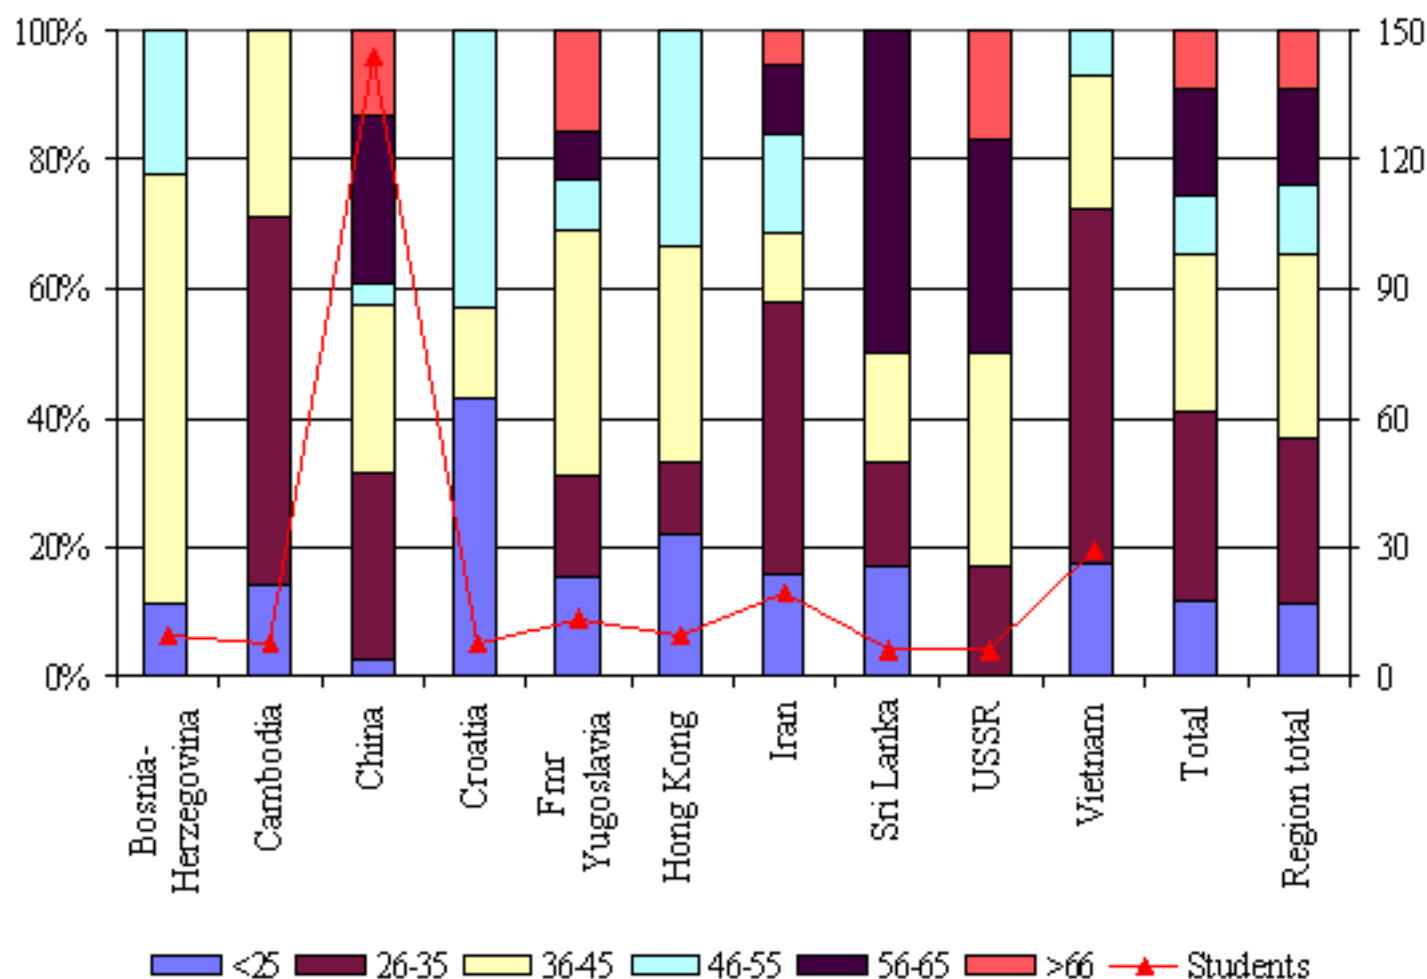

6.8 Age of students from the ten largest communities in Whitehorse attending AMES funded classes January - June 30 1999

Legend: <25 (blue), 26-35 (maroon), 36-45 (yellow), 46-55 (cyan), 56-65 (dark purple), >66 (red), Students (red line with triangles)

	<25 yrs	26-35 yrs	36-45 yrs	46-55 yrs	56-65 yrs	>66 yrs	Total
Bosnia-Herzegovina	1	0	6	2	0	0	9
Cambodia	1	4	2	0	0	0	7
China	4	41	38	4	38	19	144
Croatia	3	0	1	3	0	0	7
Fmr Yugoslavia	2	2	5	1	1	2	13
Hong Kong	2	1	3	3	0	0	9
Iran	3	8	2	3	2	1	19
Sri Lanka	1	1	1	0	3	0	6
USSR	0	1	2	0	2	1	6
Vietnam	5	16	6	2	0	0	29
Total	35	92	76	27	53	27	310
Region total	143	327	364	133	196	111	1274

24% of all AMES students in the region attended classes in Whitehorse. The largest number of people undertaking an AMES course in the LGA were born in China (144) followed by Vietnam (29). 30% (92) of students were aged between 26 and 35, compared to the regional average of 26%.