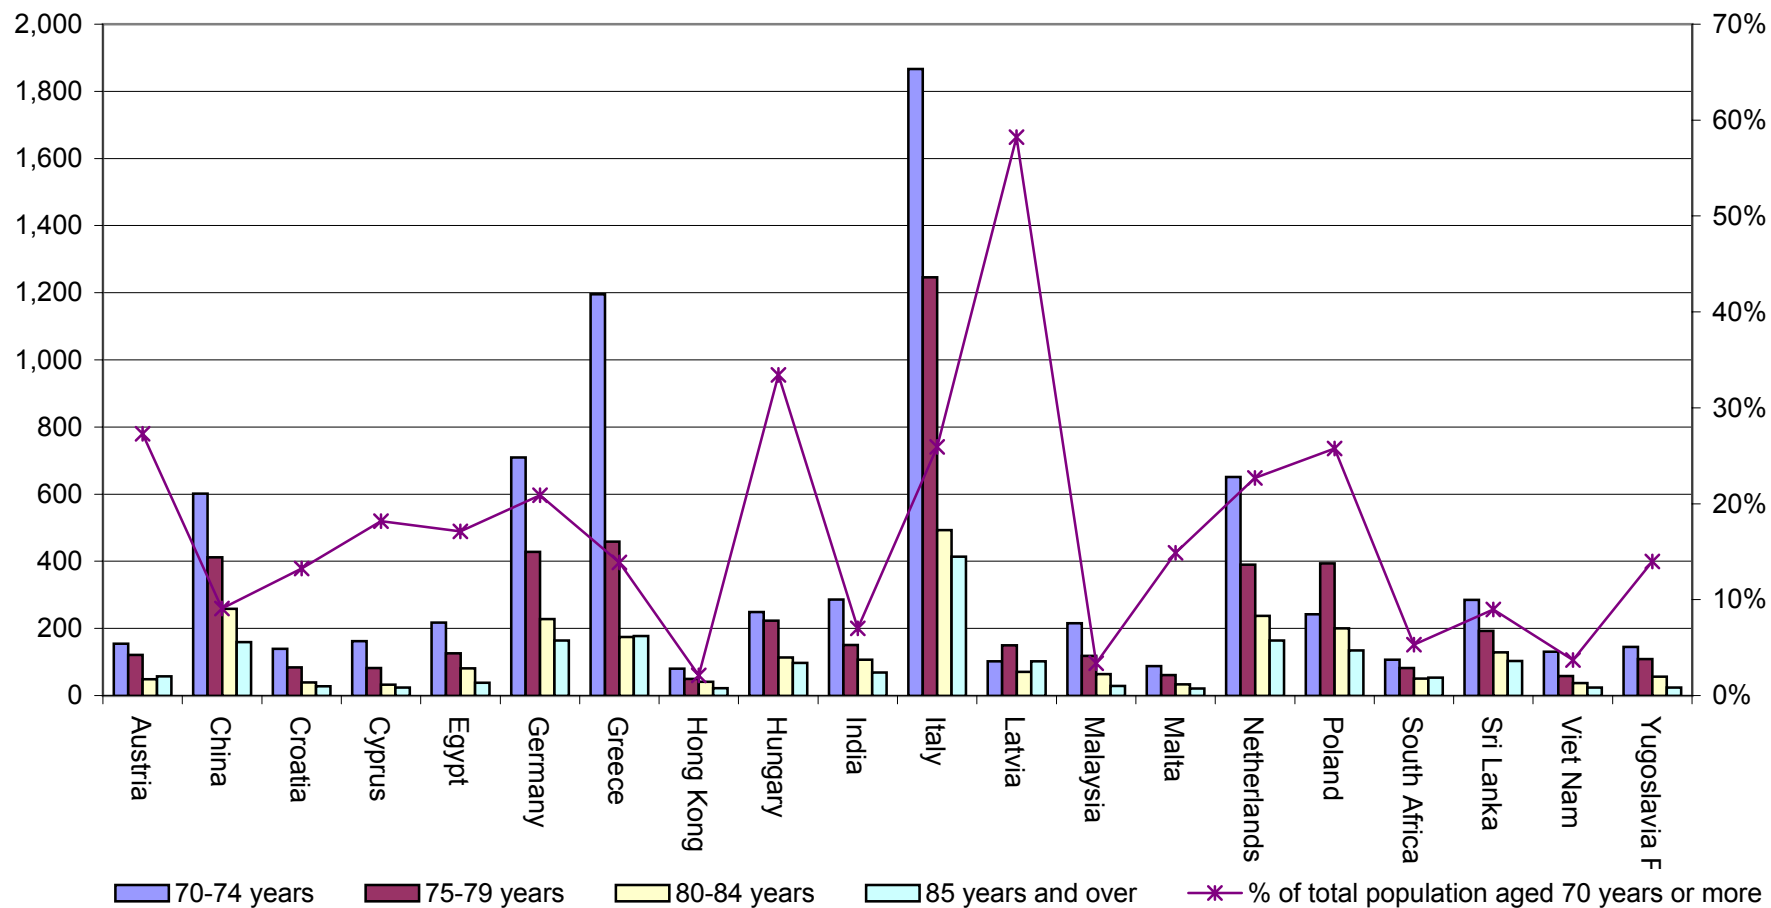

Population aged 70 years or more in the Eastern Region

A total of 9% (88791) of the population of the Eastern Region is aged 70 years or over. 8% (52745) of the Australian born population is in this age cohort.