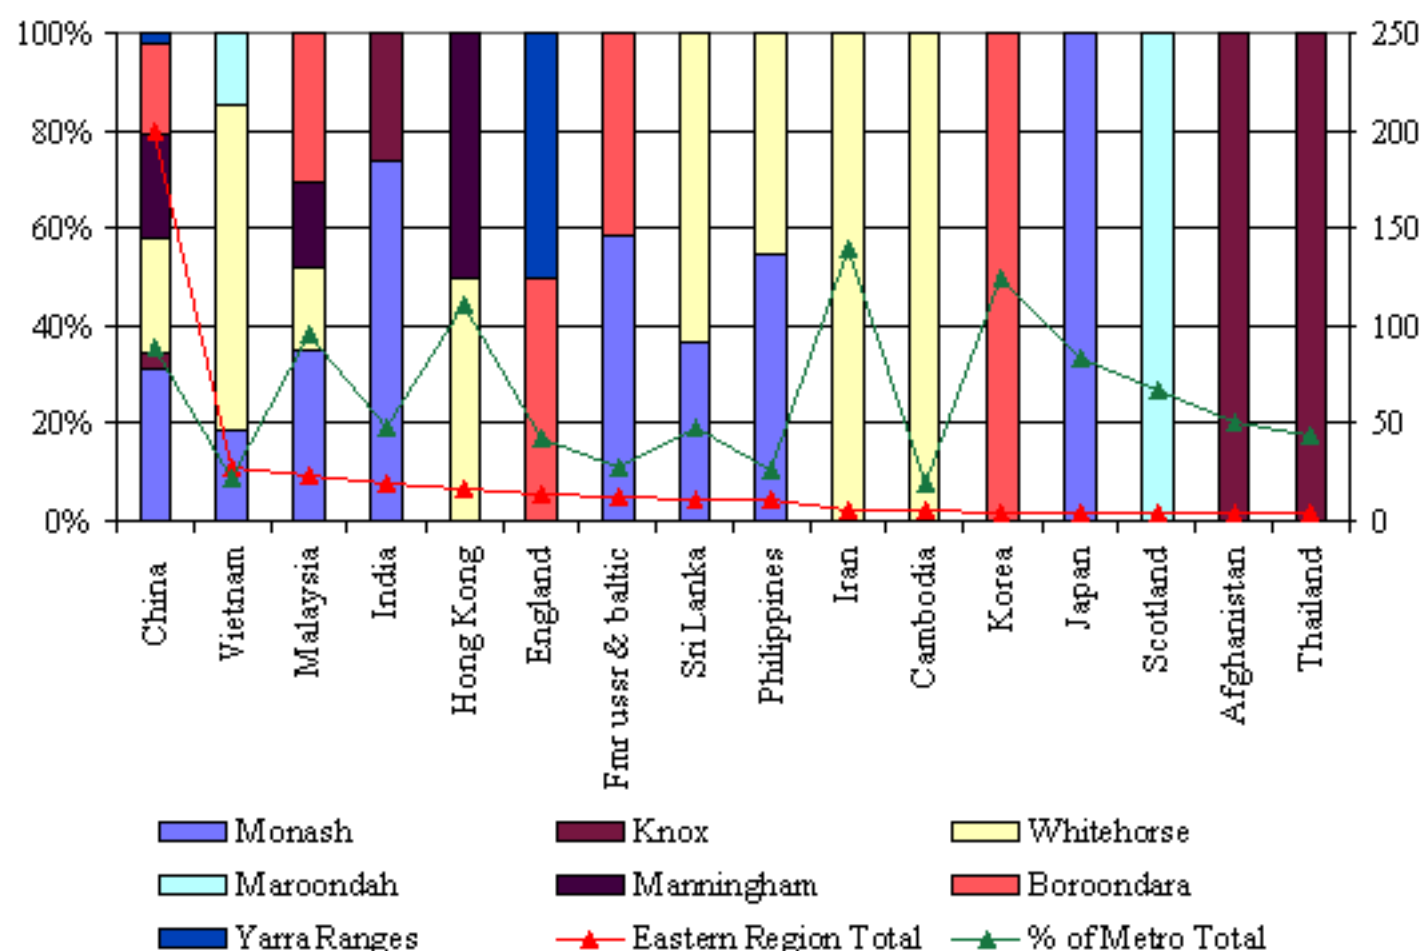

### 8.12 Countries of birth of migrants under the Family Program settling between July 1998 and June 1999

Source: DIMA Settlement Database 1999

	M'ash	Knox	W'hse	M'dah	M'ham	B'dara	Yarra Ranges	Eastern Region Total	% of Metro Total
China	62	7	47		43	37	4	200	35%
Vietnam	5		18	4				27	9%
Malaysia	8		4		4	7		23	38%
India	14	5						19	19%
Hong Kong			8		8			16	44%
England						7	7	14	17%
Fmr USSR & Baltic -	7					5		12	11%
Sri Lanka	4		7					11	19%
Philippines	6		5					11	10%
Iran			5					5	56%
Cambodia			5					5	8%
Korea rep						4		4	50%
Japan	4							4	33%
Scotland				4				4	27%
Afghanistan		4						4	20%
Thailand		4						4	17%

Over a third of family migration migrants born in China, Hong Kong, Malaysia, Iran, Korea and Japan settling in Metropolitan Melbourne settled in the Eastern Region.