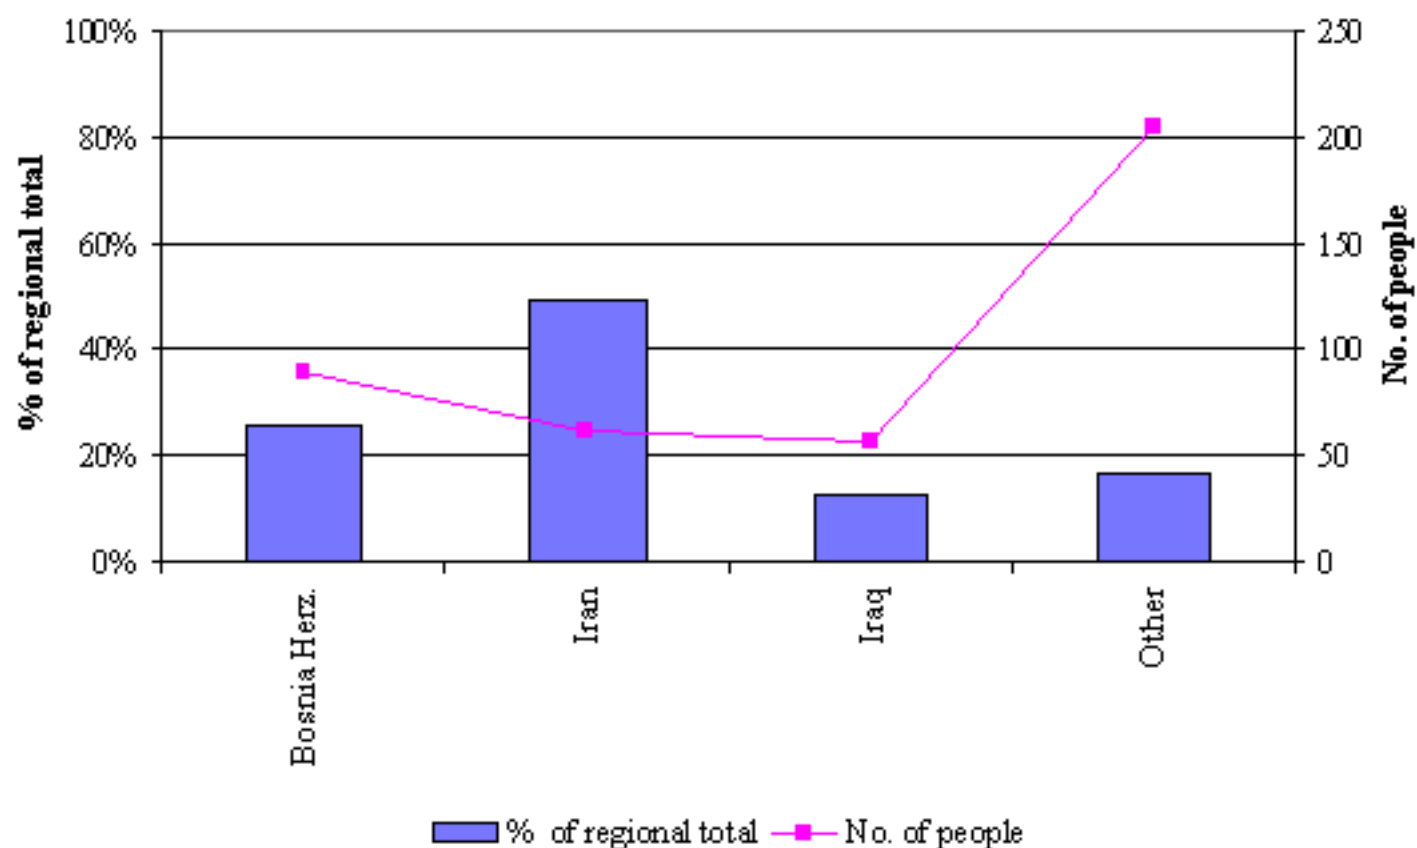

3.10 Countries of birth of humanitarian entrants settling between 1996 and 1999

Source: DIMA settlement database

	LGA	Regional Total
Bosnia Herzegovina	23	89
Iran	30	61
Iraq	7	56
Other	34	205
Total	94	723

13% of all humanitarian entrants settling in the region settled in Manningham. 49% of all Iranian and 26% of all Bosnian Herzegovina humanitarian entrants to the region settled in Manningham.