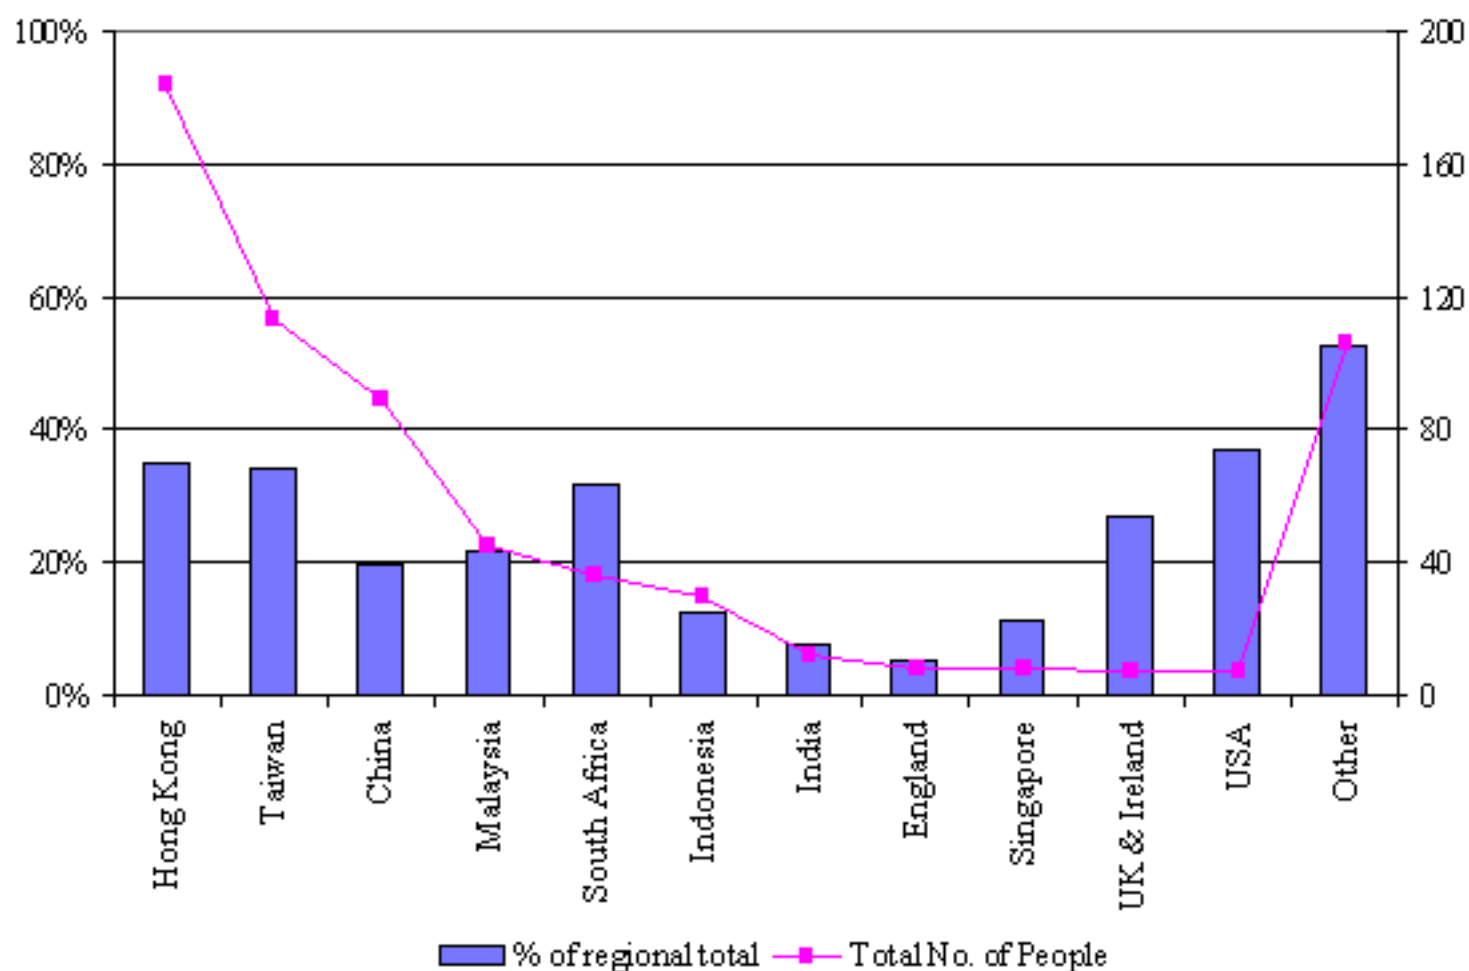

### 3.11 Countries of birth of skilled migrants settling between 1995 and 1999

Source: DIMA settlement database

	LGA	Regional Total
Hong Kong	184	525
Taiwan	113	331
China	89	452
Malaysia	45	206
South Africa	36	114
Indonesia	30	238
India	12	157
England	8	158
Singapore	8	71
UK & Ireland	7	26
USA	7	19
Other	106	751
Total	645	3048

21% of all skilled migrants settling in the region settled in Marningham. The largest number of people (184) settling were born in Hong Kong followed by people born in Taiwan (113). People from 31 countries migrated as skilled migrants settled in the LGA between 1996 and 1999. The countries not represented on the graph had three or less people settling in the LGA.