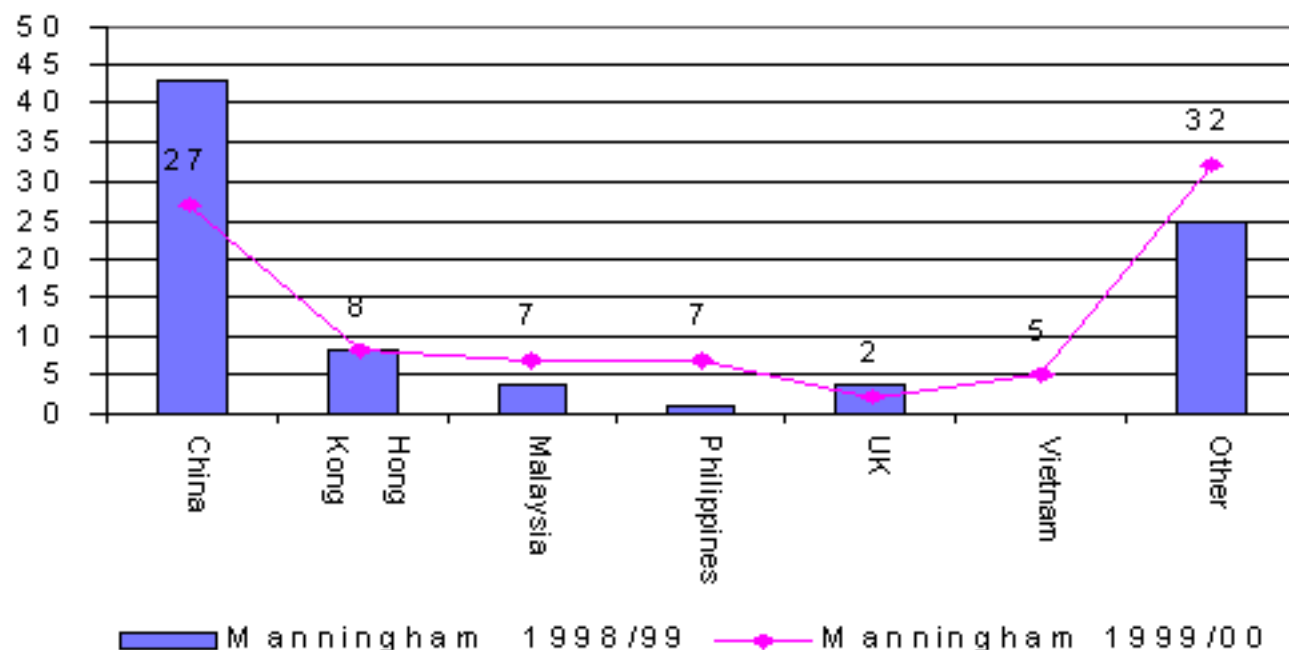

## 1.2 Family Migration to the City of Manningham 1998/99 and 1999/00

Source: DIMA Settlement Database July 2000

A total of 88 people indicated that they would settle in the City of Manningham on entering Australia through Family migration in 1999/00. This compares to 85 people in the year ending June 1999. In 1999/00 the largest number of people were born in China, representing 30% of all entrants. Countries of birth in the category "other" include people from Sudan, Taiwan and Bangladesh.