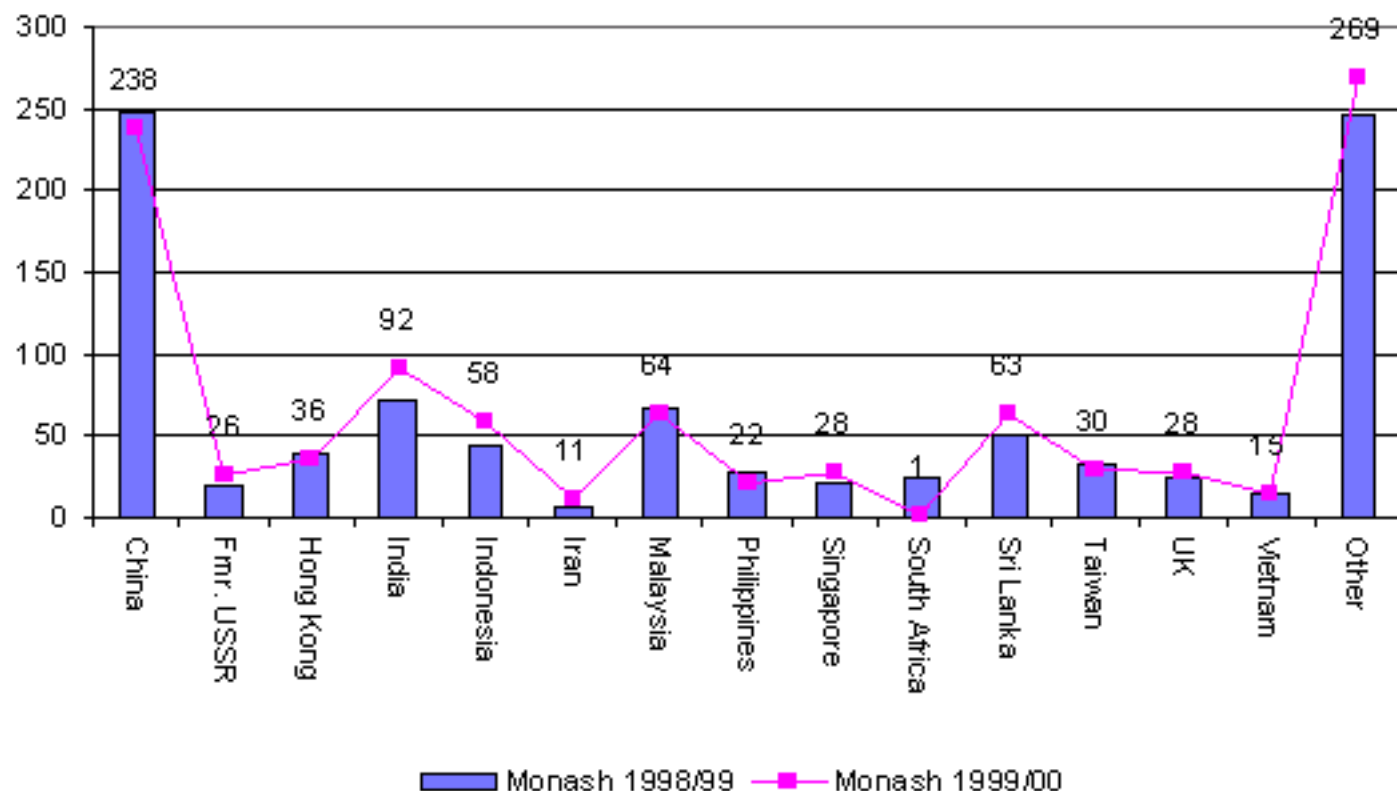

## 1.1 Total Migration to the City of Monash 1998/99 and 1999/00.

Source: DIMA Settlement Database July 2000

A total of 981 people indicated that they would settle in the City of Monash on entering Australia in 1999/2000. This compares to 939 people in the year ending June 1999. In 1999/00 the largest number of people came from China representing 26% of the total. Countries of birth in the category "other" include people from regions of the Former Yugoslavia, Afghanistan, Pakistan, Sudan and Cambodia.