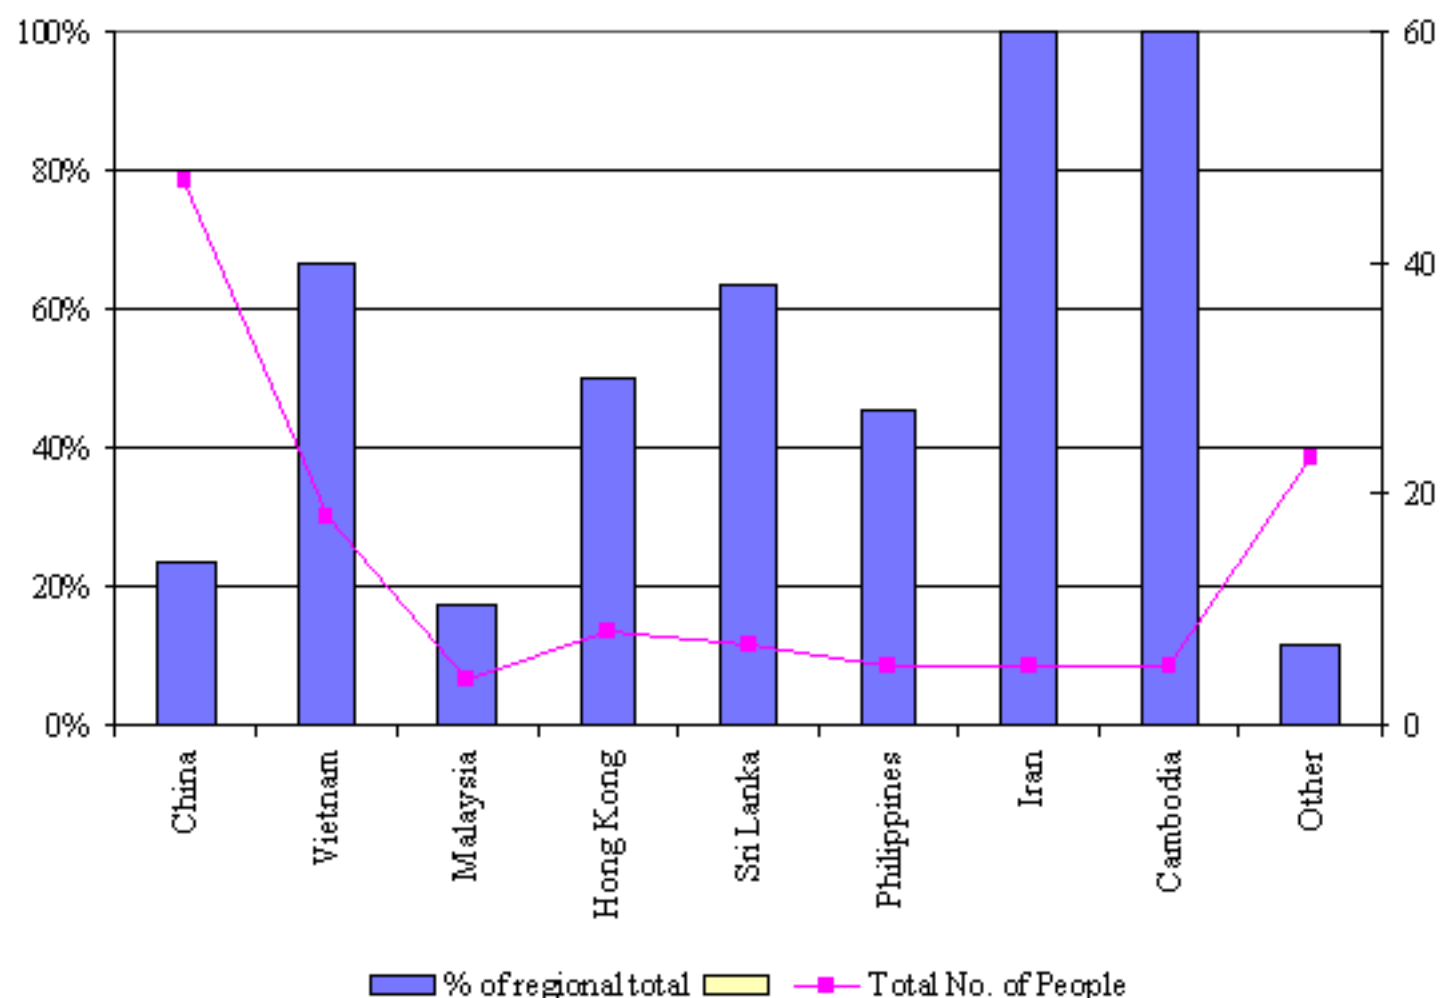

6.12 Countries of birth of migrants under the Family Program settling July 1998 and June

Source: DIMA Settlement Database

	LGA	Regional total
China	47	200
Vietnam	18	27
Malaysia	4	23
India	0	19
Hong Kong	8	16
England	0	14
Fmr USSR	0	12
Sri Lanka	7	11
Philippines	5	11
Iran	5	5
Cambodia	5	5
Korea rep	0	4
Japan	0	4
Scotland	0	4
Afghanistan	0	4
Thailand	0	4
Other	23	201
Total	122	564

In the period 1998-99 19% of the region's family program migrants settled in Whitehorse. 100% of the regions family migrants from Iran and Cambodia and over 60% from Vietnam and the Philippines settled in Whitehorse.