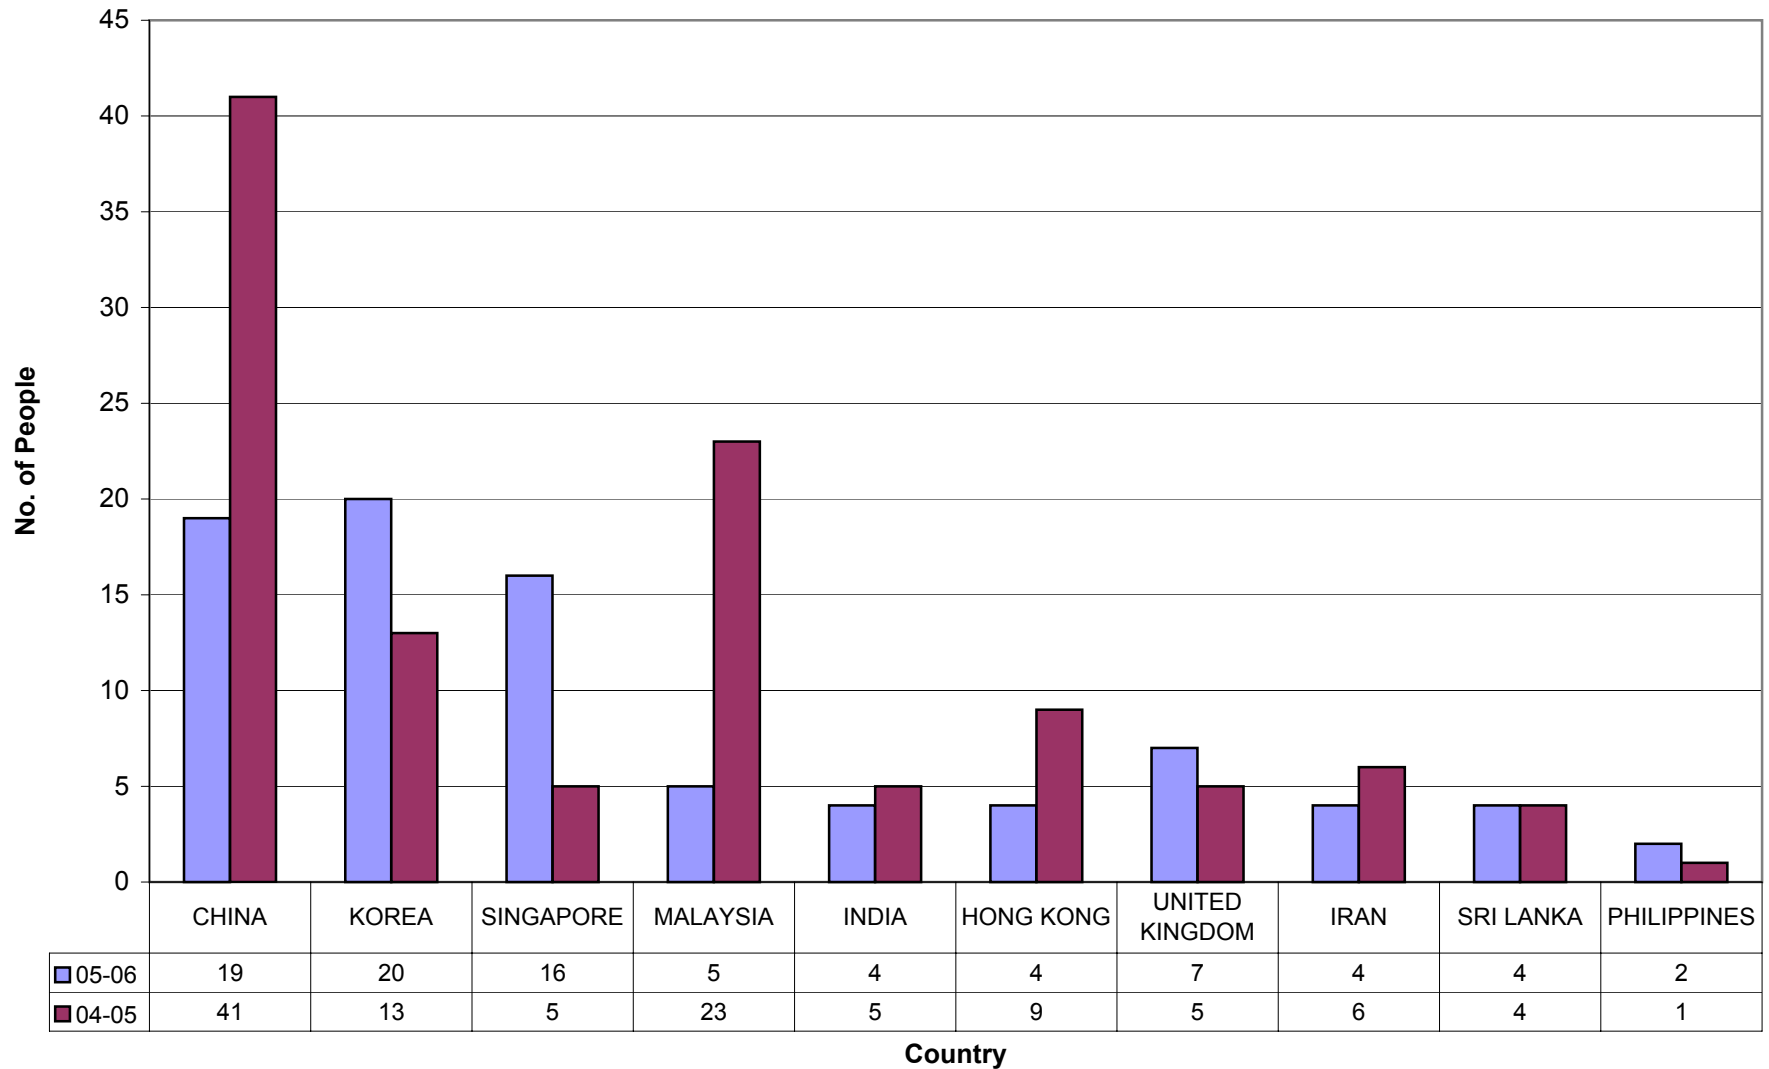

Number of children aged less than 18 years settling in 2005/06 and 2004/05(Manningham)