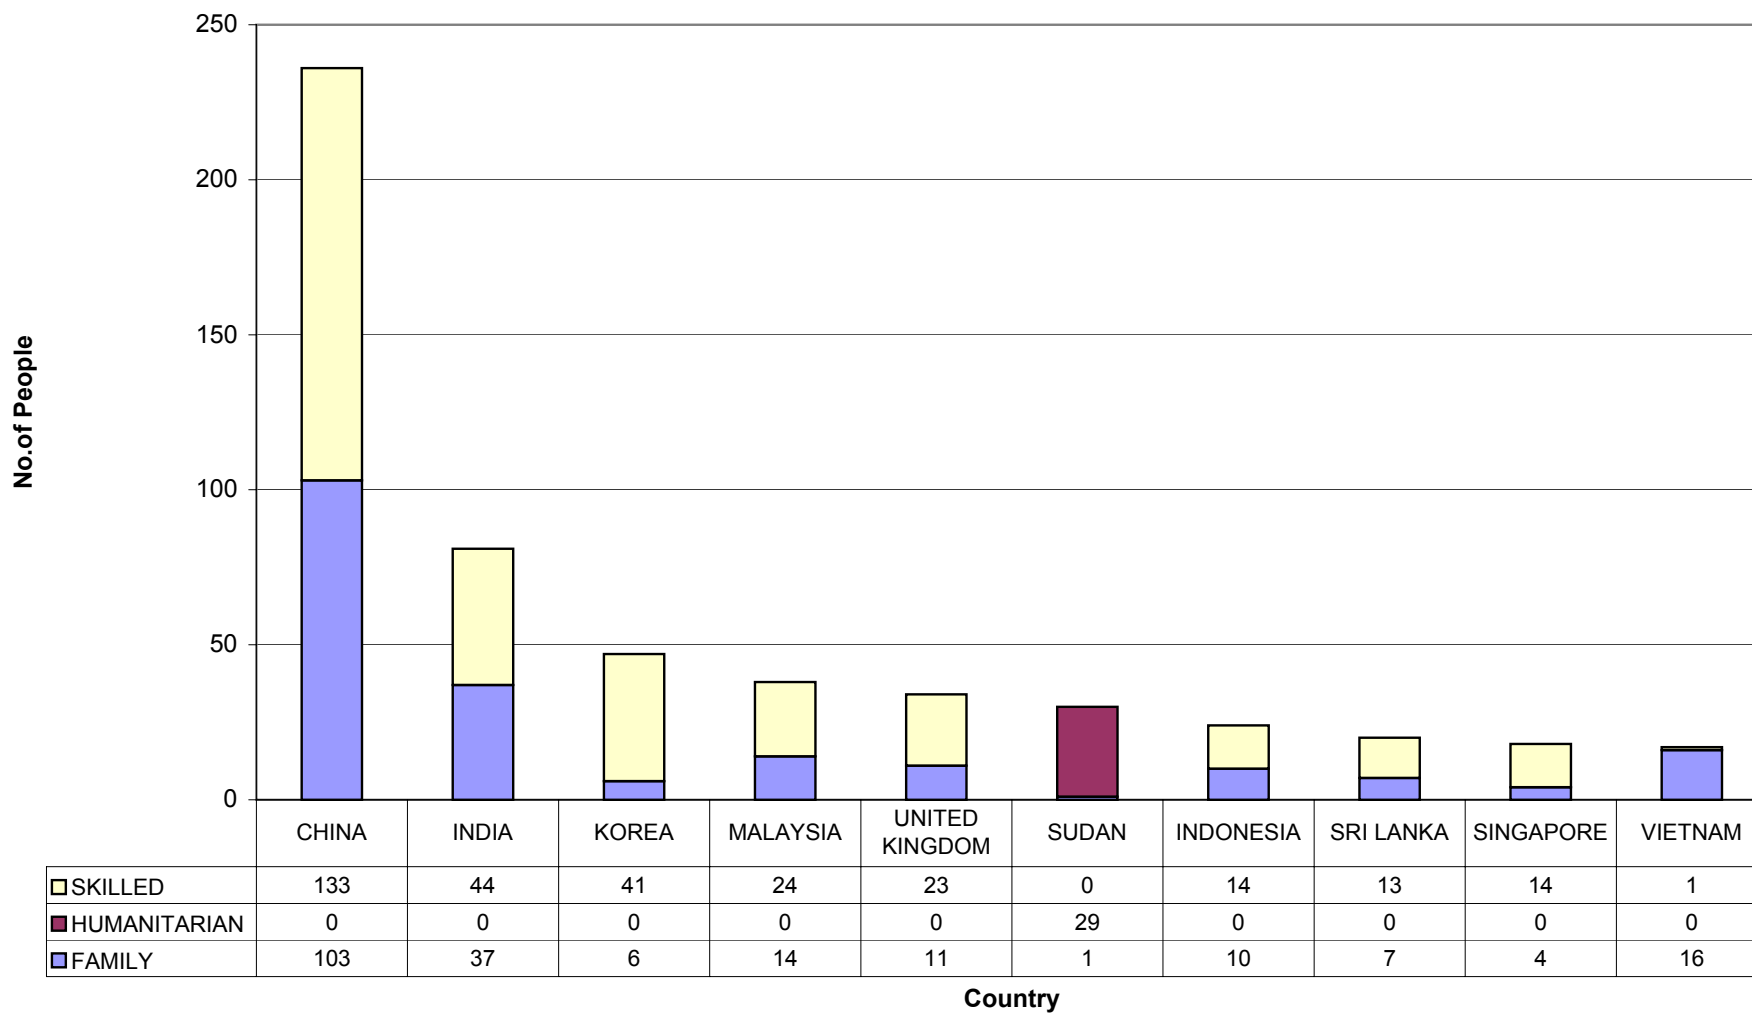

Settlement by migration stream 2005/06(Whitehorse)