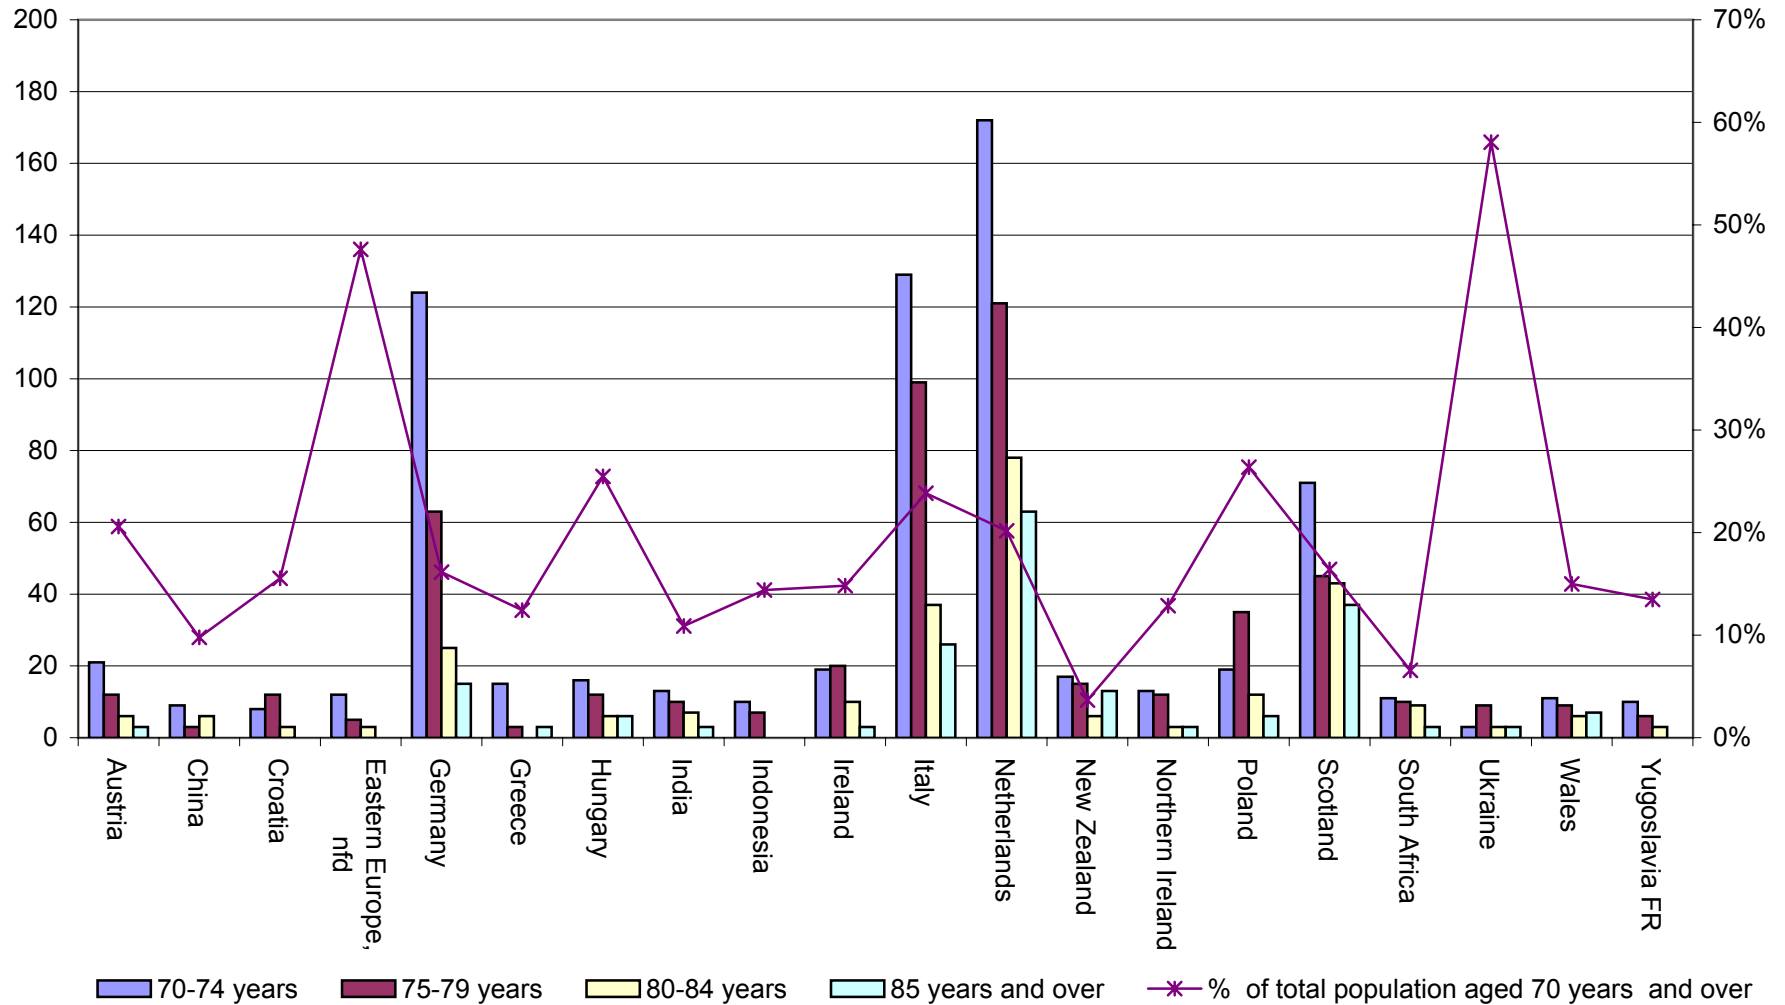

## Population aged 70 years or more in the Shire of Yarra Ranges

A total of 6% (9046) of the population of the Shire of Yarra Ranges is aged 70 years or over. 5% (5212) of the Australian born population is in this age cohort. The largest population born in a Non English speaking country were born in the Netherlands where 20% (434) of the community is aged 70 years or more.