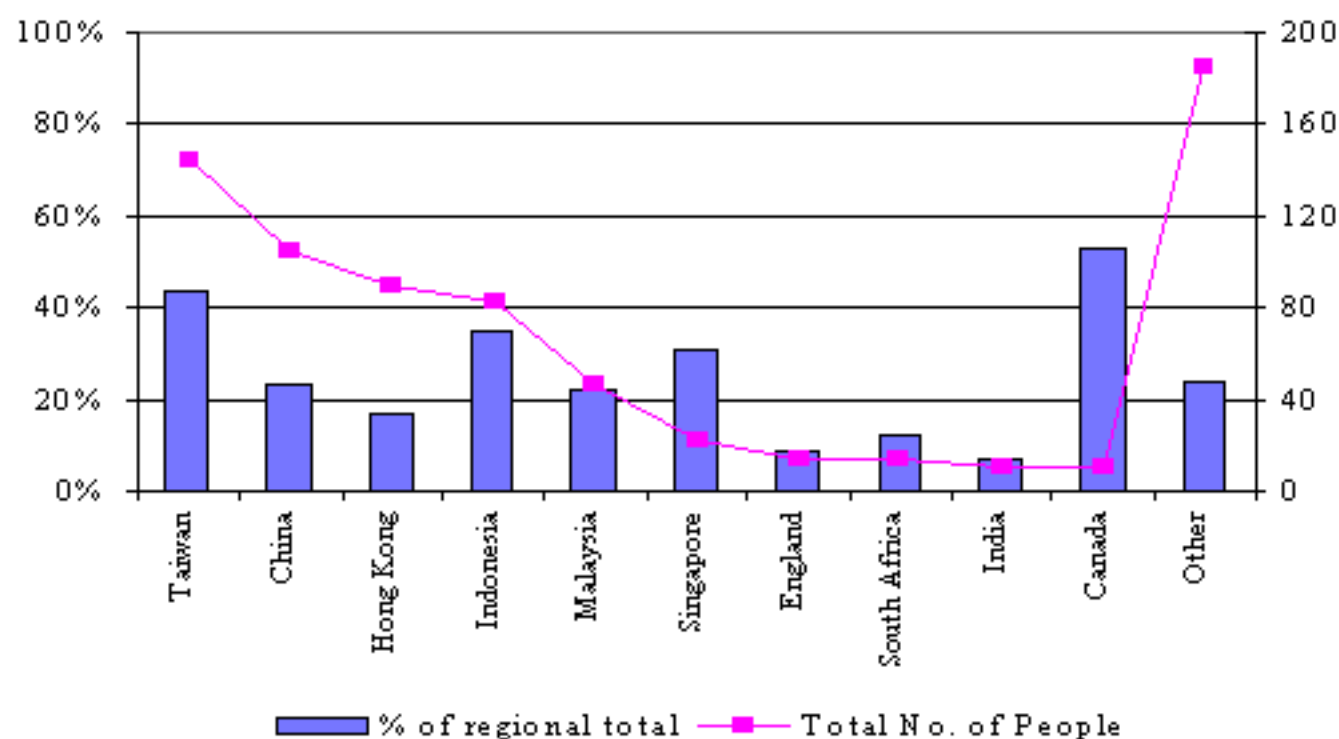

## 1.11 Countries of birth of skilled migrants settling between 1995 and 1999

Source: DIMA Settlement Database 1999

	No. of people	Regional Total
Taiwan	144	331
China	105	452
Hong Kong	90	525
Indonesia	83	238
Malaysia	46	206
Singapore	22	71
England	14	114
South Africa	14	158
India	11	157
Canada	10	19
Other	185	777
Total	724	3048

People from 31 countries migrated as skilled migrants and settled in Boroondara between 1995 and 1999. The 21 countries not represented on the graph or table had less than 10 people settling in the LGA. The largest number of people were born in Taiwan (144), followed by China (105) and Hong Kong (90). 24% of skilled migrants settling in the Eastern Region settled in Boroondara.