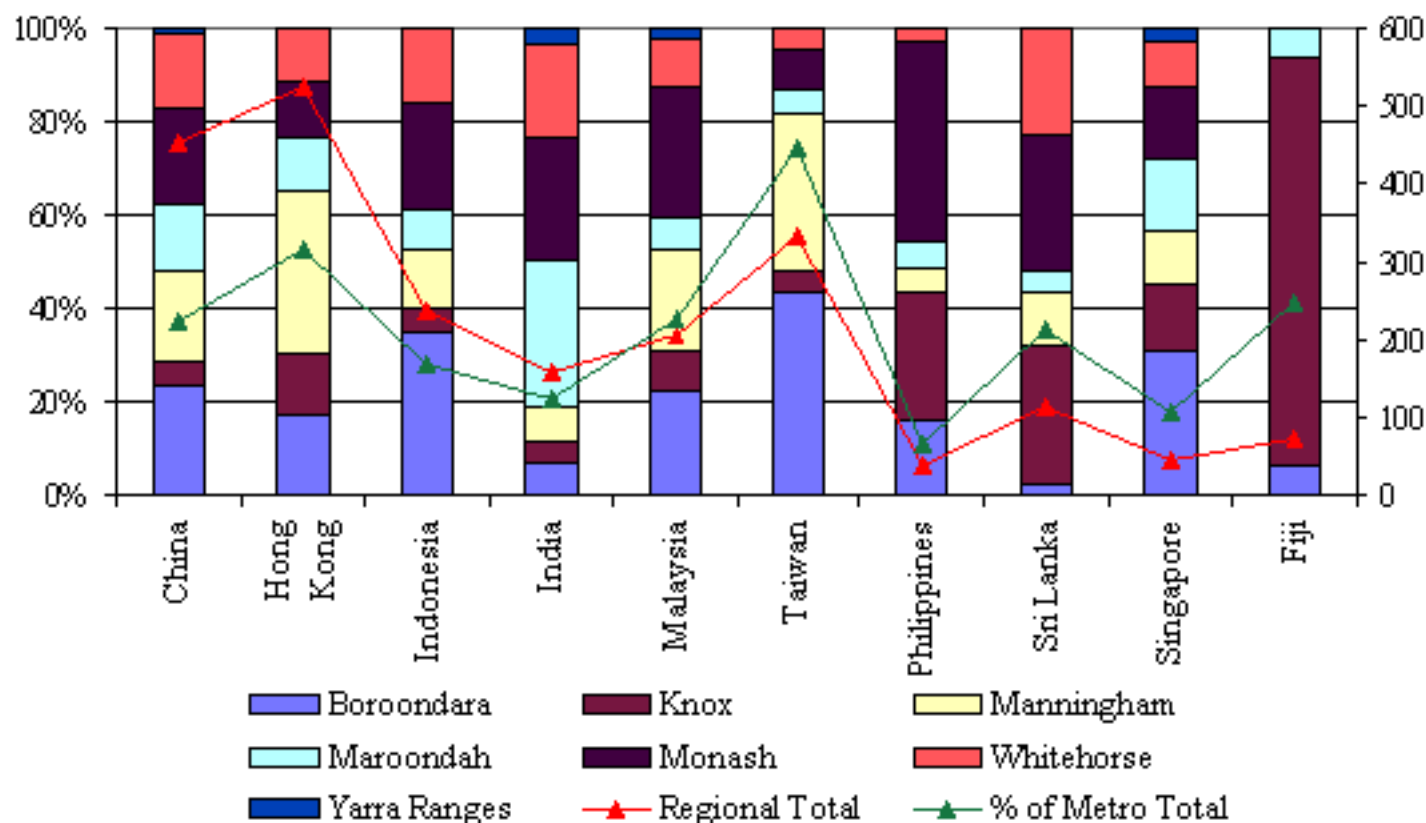

8.11 Skilled Migrants 1996 - July 1999

Source: DIMA Settlement Database 1999

	B dara	Knox	Mham	Mdah	Monash	Whrse	Yarra Ranges	Regional Total	Total
China	105	23	89	65	92	74	4	452	1216
Hong Kong	90	69	184	60	61	61	0	525	995
Indonesia	83	12	30	21	54	38	0	238	842
India	11	7	12	49	41	32	5	157	756
Malaysia	46	17	45	15	57	21	5	206	550
Taiwan	144	14	113	17	27	16	0	331	444
Philippines	6	10	2	2	16	1	0	37	340
Sri Lanka	1	13	5	2	13	10	0	114	324
Singapore	22	10	8	11	11	7	2	44	249
Fiji	1	14	0	1	0	0	0	71	173

75% of skilled migrants born in Taiwan, 53% of those born in Hong Kong and 37% of those born in China and Malaysia settling in Metro Melbourne settled in the Eastern Region.