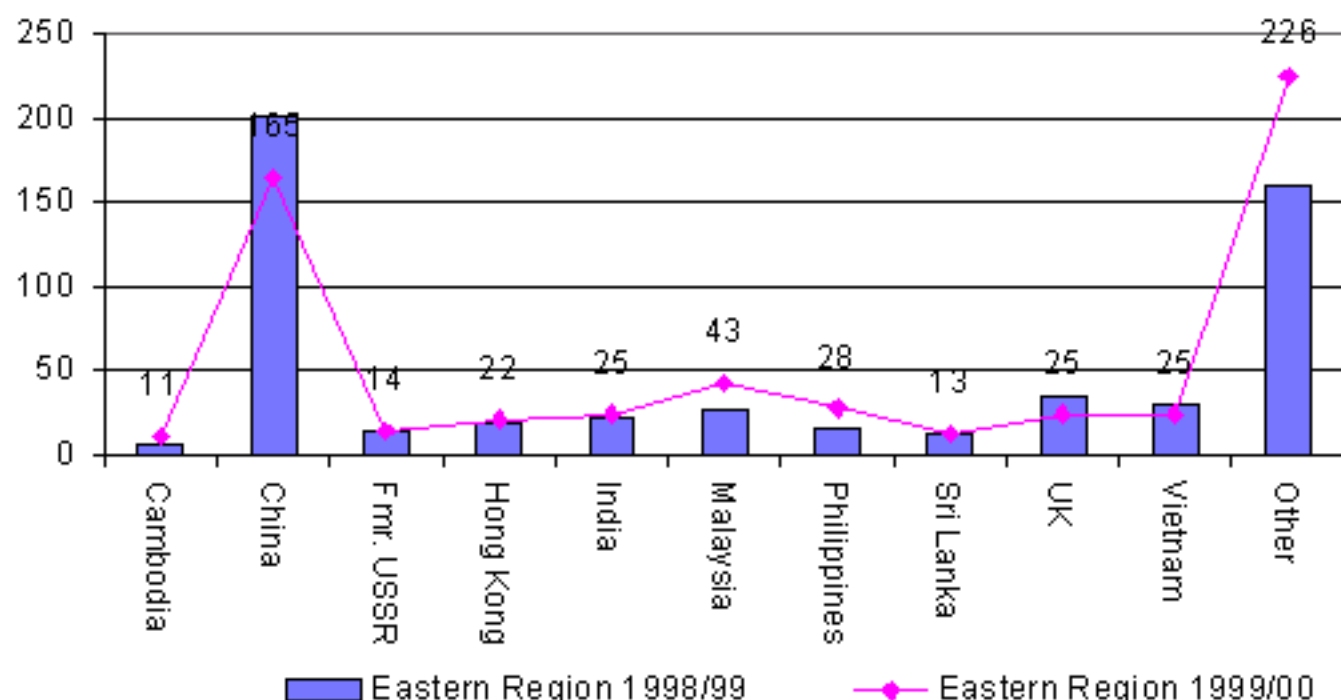

1.2 Family Migration to the Eastern Region 1998/99 and 1999/00

Source: DIMA Settlement Database July 2000

A total of 597 people indicated that they would settle in the Eastern Region on entering Australia through Family Migration in 1999/00. This compares to 545 people in the year ending June 1999. In 1999/00 the largest number of people were born in China, representing 27% of all entrants. Countries of birth in the category "other" include people from Indonesia, Fiji, Iran and Afghanistan.