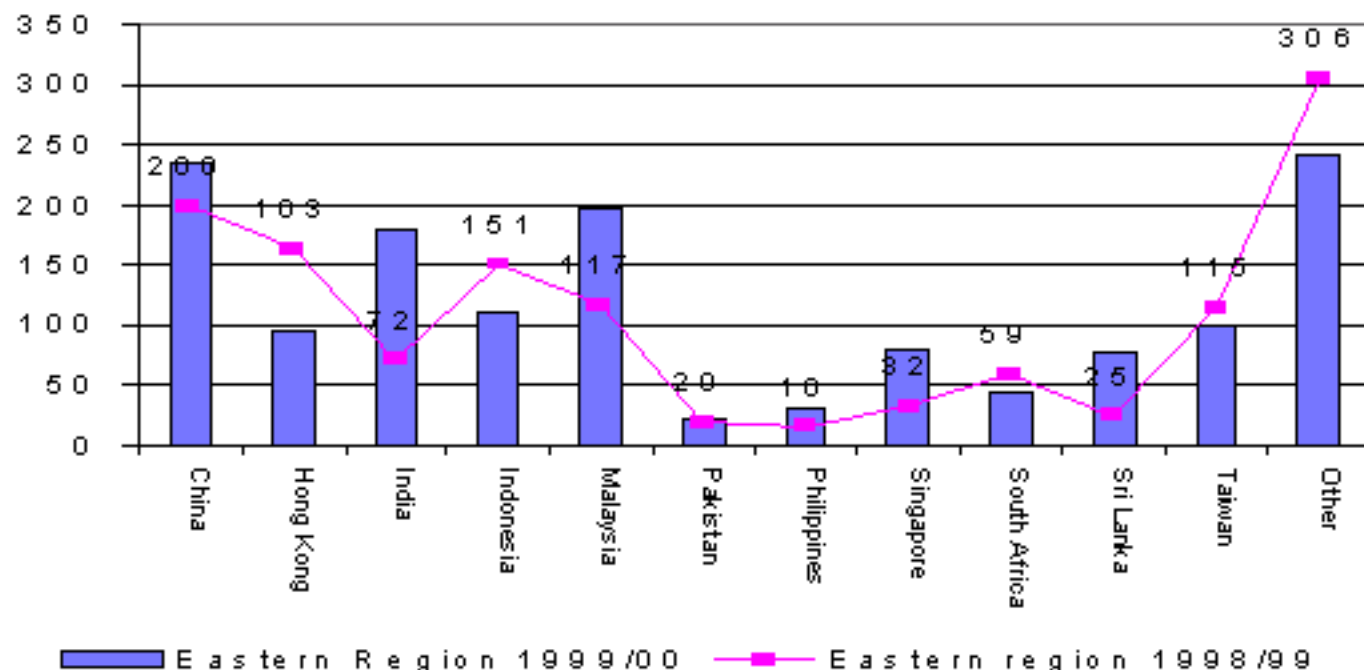

## 1.4 Skilled Migration to the Eastern Region 1999/00

Source: DIMA Settlement Database July 2000

A total of 1417 people indicated that they would settle in the Eastern Region on entering Australia through the Skilled Migration Program in 1999/00. This compares to 1276 people in the year ending June 1999. In 1999/00 the largest number of people were born in China, representing 17% of all skilled migrants. Countries of birth in the category "other" include people from Korea, Bangladesh and Kenya.