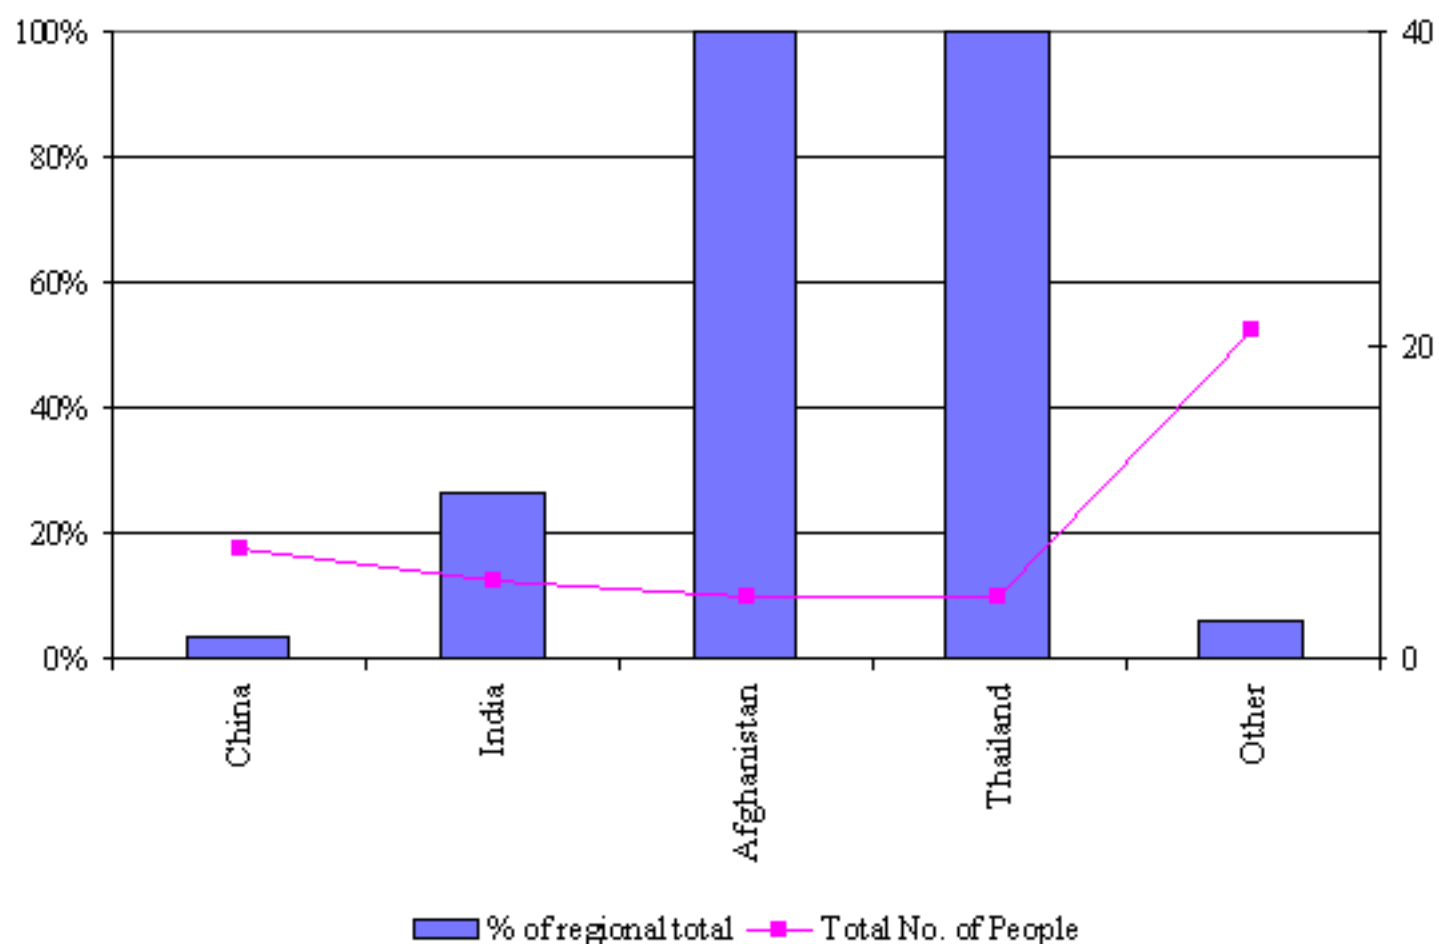

2.12 Countries of birth of migrants under the Family Program settling between July 1998 and June 1999

Source: DIMA Settlement Database 1999

	LGA	Regional total
China	7	200
Vietnam	0	27
Malaysia	0	23
India	5	19
Hong Kong	0	16
England	0	14
Fmr USSR	0	12
Sri Lanka	0	11
Philippines	0	11
Iran	0	5
Cambodia	0	5
Korea rep	0	4
Japan	0	4
Scotland	0	4
Afghanistan	4	4
Thailand	4	4
Other	21	201
Total	41	564

In the period 1998-99 4% of the region's family migrants settled in Knox. Within this group 100% (4 families) were from Afghanistan and Thailand.