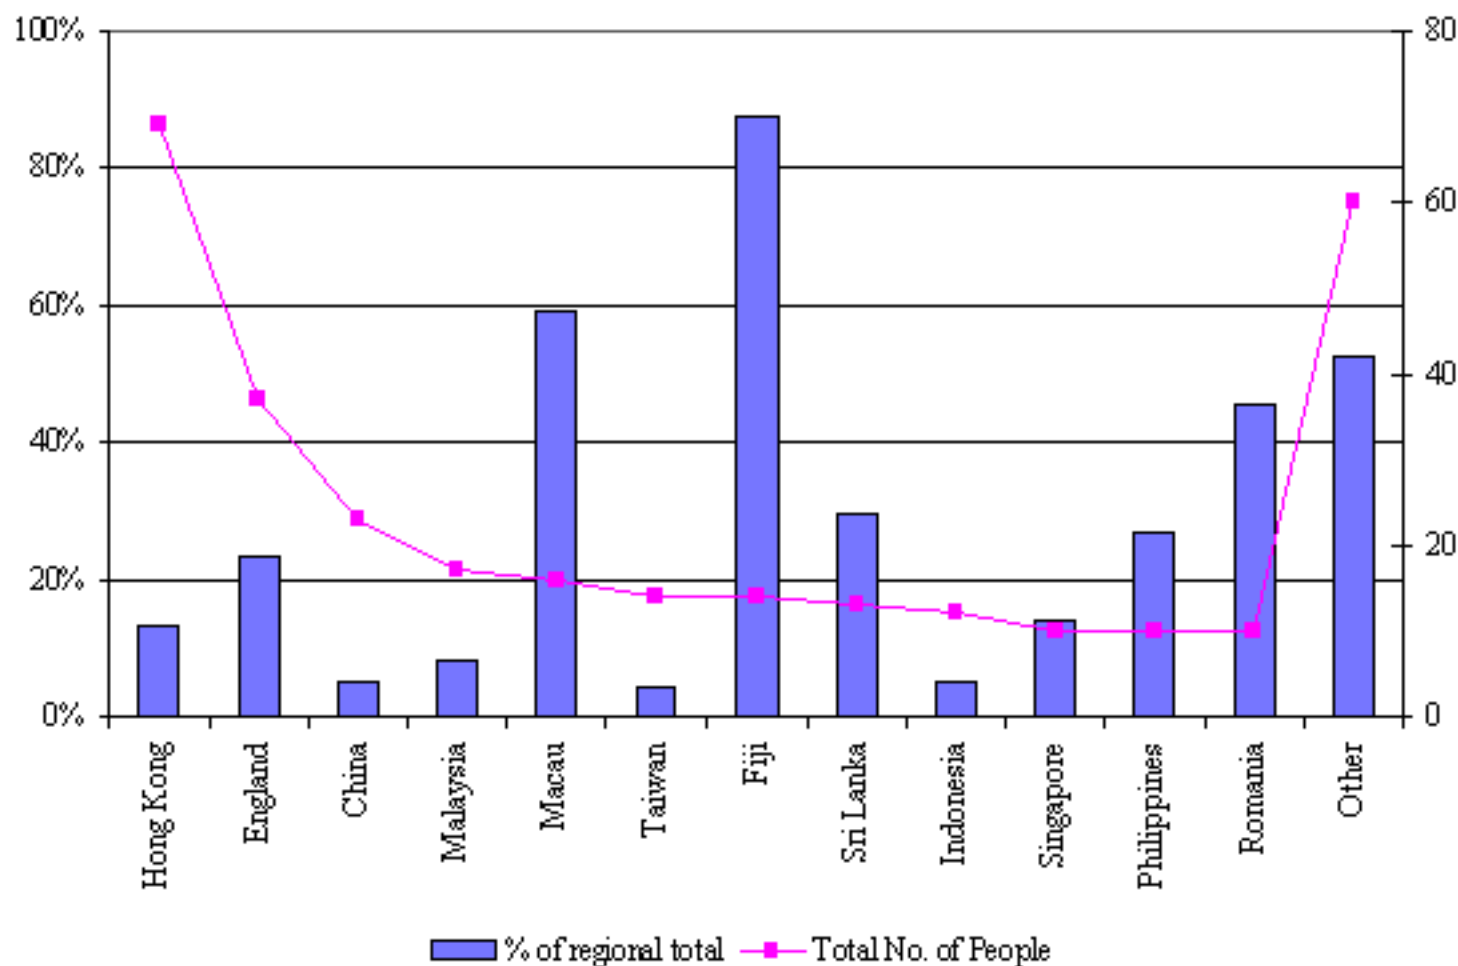

2.11 Countries of birth of skilled migrants settling between 1995 and 1999

Source: DIMA Settlement Database 1999

	LGA	Regional Total
Hong Kong	69	525
England	37	158
China	23	452
Malaysia	17	206
Macao	16	27
Taiwan	14	113
Fiji	14	16
Sri Lanka	13	249
Indonesia	12	238
Singapore	10	71
Philippines	10	37
Romania	10	22
Other	60	934
Total	305	3048

In the period 1995-99 10% of the region's skilled migrants settled in Knox. Within this group 87% (14 people) were Fijian and over 40% of the region's skilled migrants from Romania and Macao settled in Knox. People from 28 countries migrated as skilled migrants and settled in the LGA between 1995 and 1999. The countries not represented on the graph had three or less people settling in the LGA.