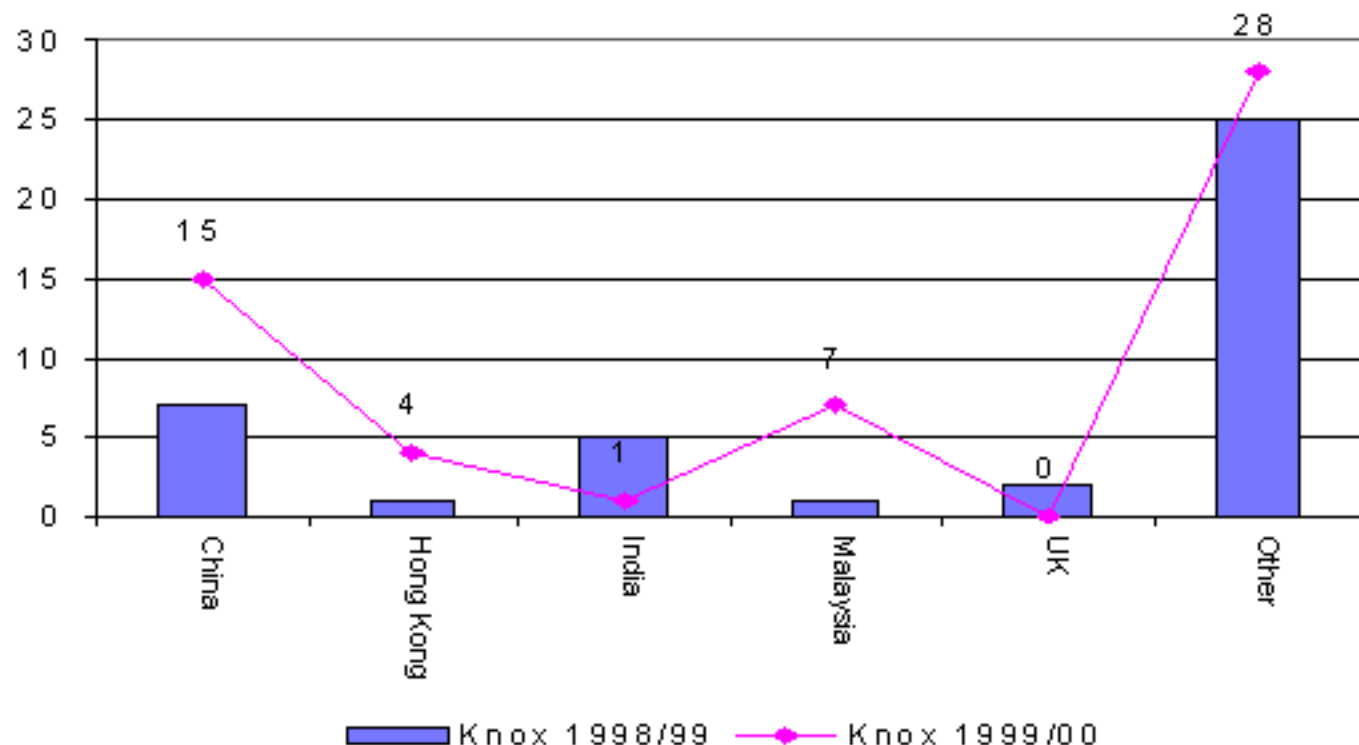

## 1.2 Family Migration to the City of Knox 1998/99 and 1999/00

Source: DIMA Settlement Database July 2000

A total of 51 people indicated that they would settle in the City of Knox on entering Australia through Family Migration in 1999/00. This compares to 41 people in the year ending June 1999. In 1999/00 the largest number of people were born in China, representing 27% of all entrants. Countries of birth in the category "other" include people from Greece, Lebanon and Italy.