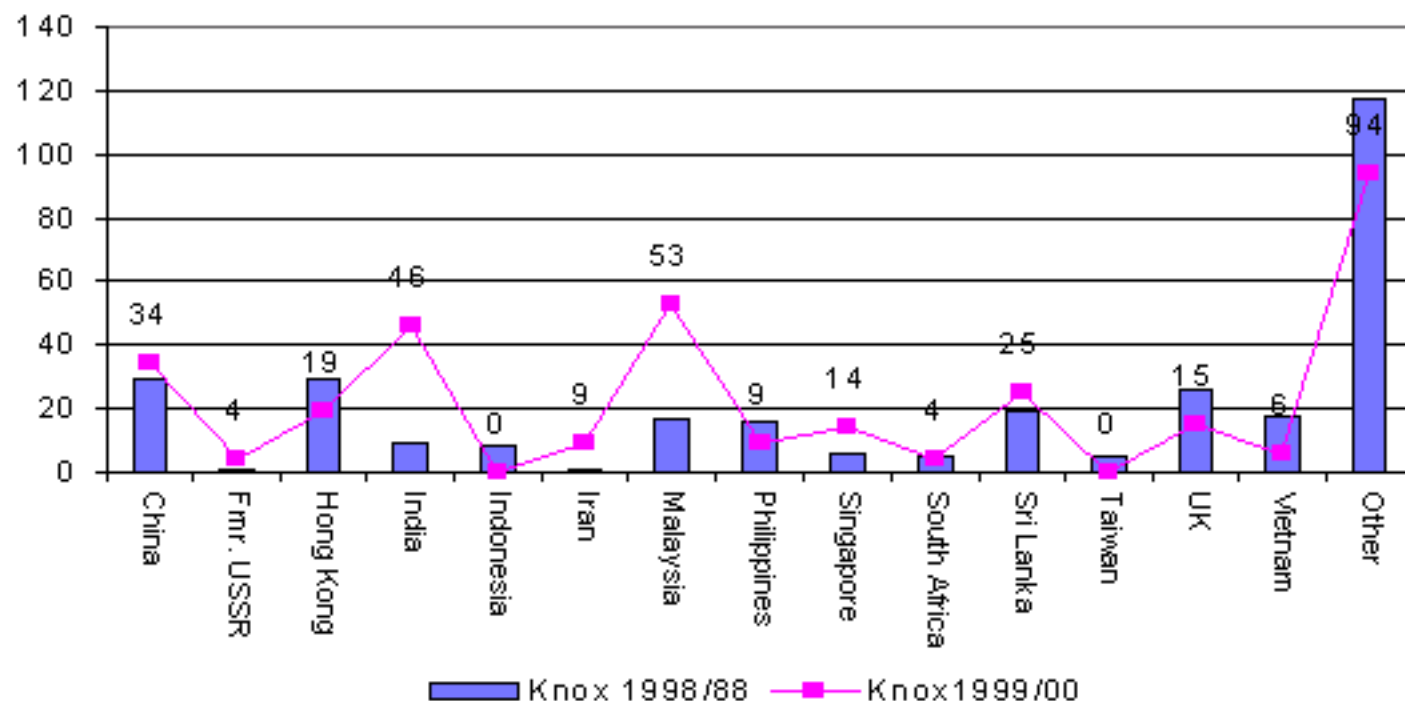

1.1 Total Migration to the City of Knox 1998/99 and 1999/00

Source: DIMA Settlement Database July 2000

A total of 332 people indicated that they would settle in the City of Knox on entering Australia in 1999/00. This compares to 306 people in the year ending June 1999. In 1999/00 the largest number of people came from China representing 10% of the total. Countries of birth in the category "other" include people from regions of the Former Yugoslavia, Fiji and Pakistan.