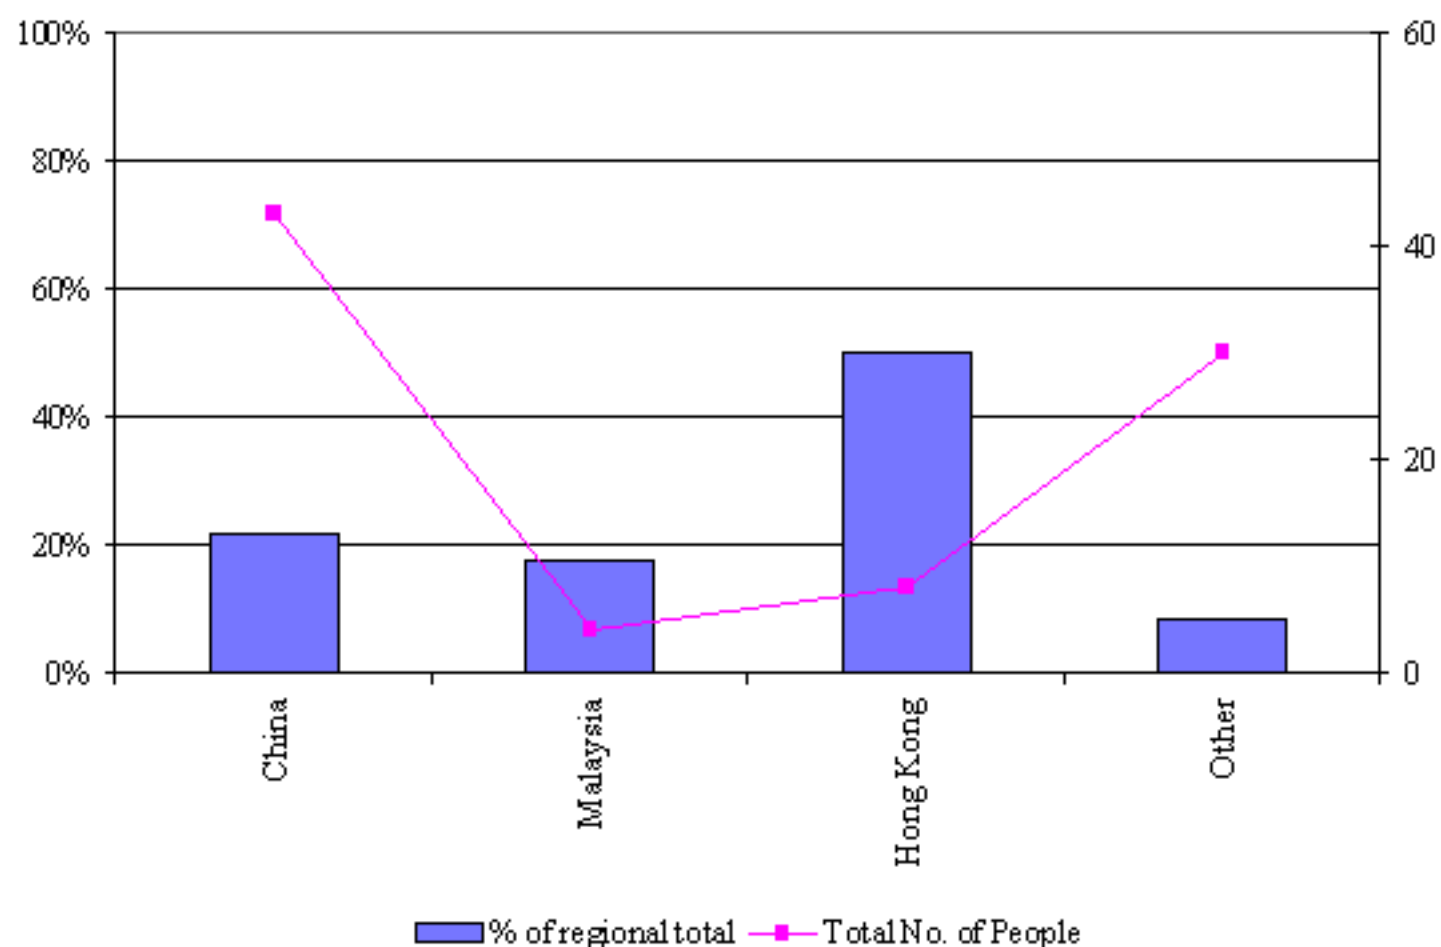

### 3.12 Countries of birth of migrants under the Family Program settling July 1998 and June 1999

Source: DIMA settlement database

	LGA	Regional total
China	43	200
Vietnam	0	27
Malaysia	4	23
India	0	19
Hong Kong	8	16
England	0	14
Fmr USSR	0	12
Sri Lanka	0	11
Philippines	0	11
Iran	0	5
Cambodia	0	5
Korea Rep.	0	4
Japan	0	4
Scotland	0	4
Afghanistan	0	4
Thailand	0	4
Other	30	201
Total	85	564

In the period 1998-99 15% of the region's family migrants settled in Marningham. Within this group 43 people were born in China and 8 in Hong Kong. The countries not represented on the graph had three or less people settling in the LGA.