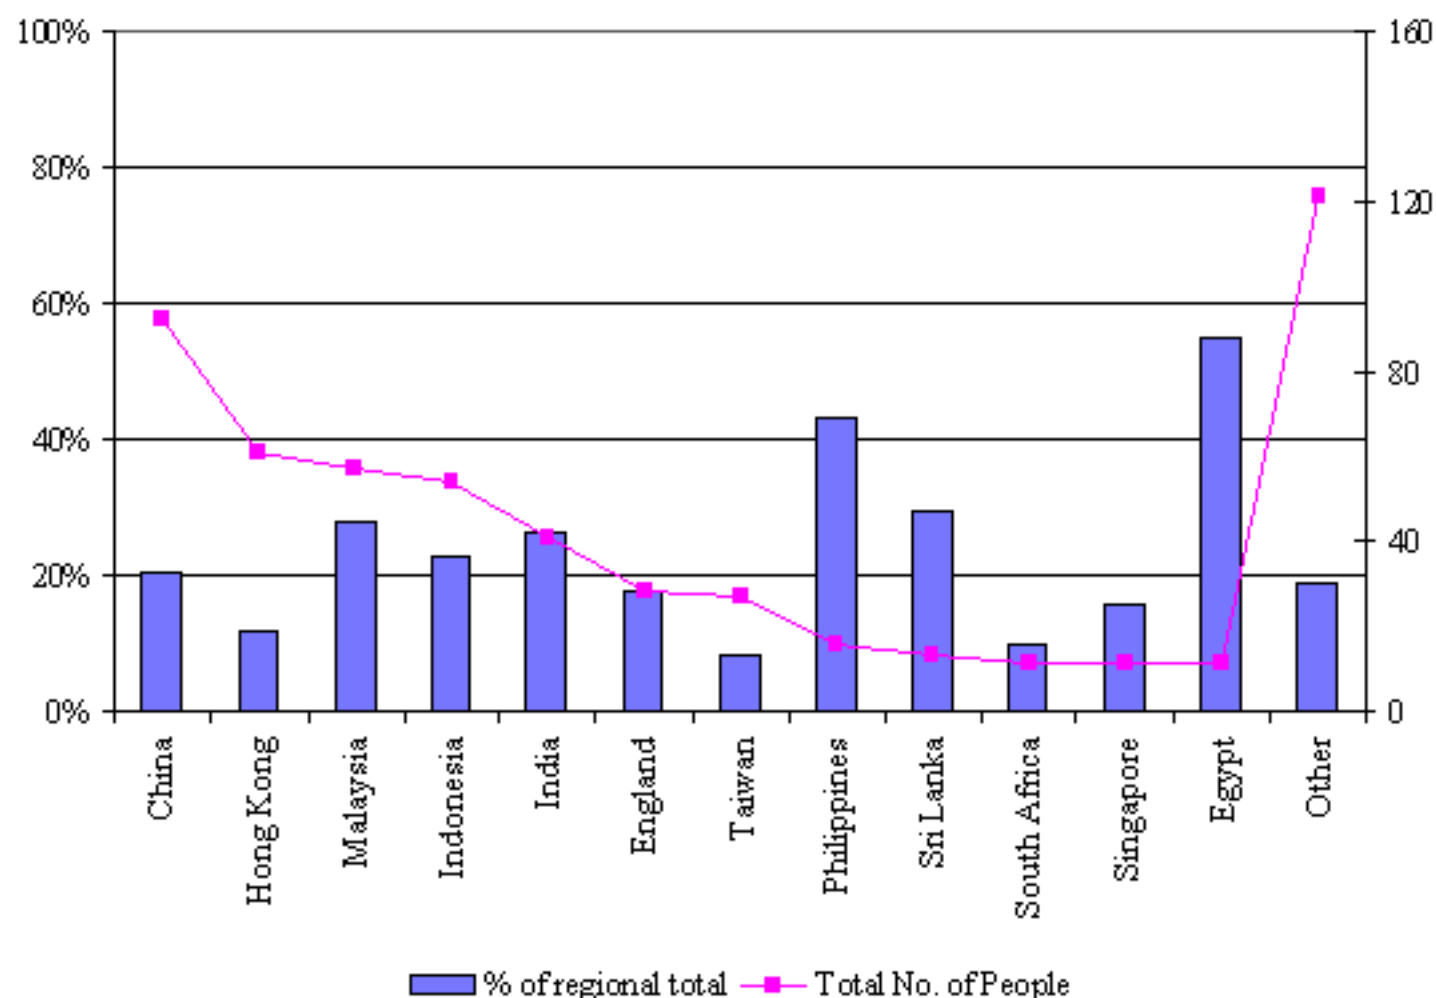

## 5.11 Countries of birth of skilled migrants settling between 1995 and 1999

Source: DIMA Settlement Database 1999

	LGA	Regional Total
China	92	452
Hong Kong	61	525
Malaysia	57	206
Indonesia	54	238
India	41	157
England	28	158
Taiwan	27	331
Philippines	16	37
Sri Lanka	13	44
South Africa	11	114
Singapore	11	71
Egypt	11	20
Other	27	695
Total	449	3048

15% of the region's skilled migrants nominated addresses within the City of Monash as their residences on entering Australia. The largest single group was from China (92) followed by Hong Kong (61). Over 50% of Egyptian (11) migrants settled in Monash. The countries not represented on the graph had three or less people settling in the LGA.