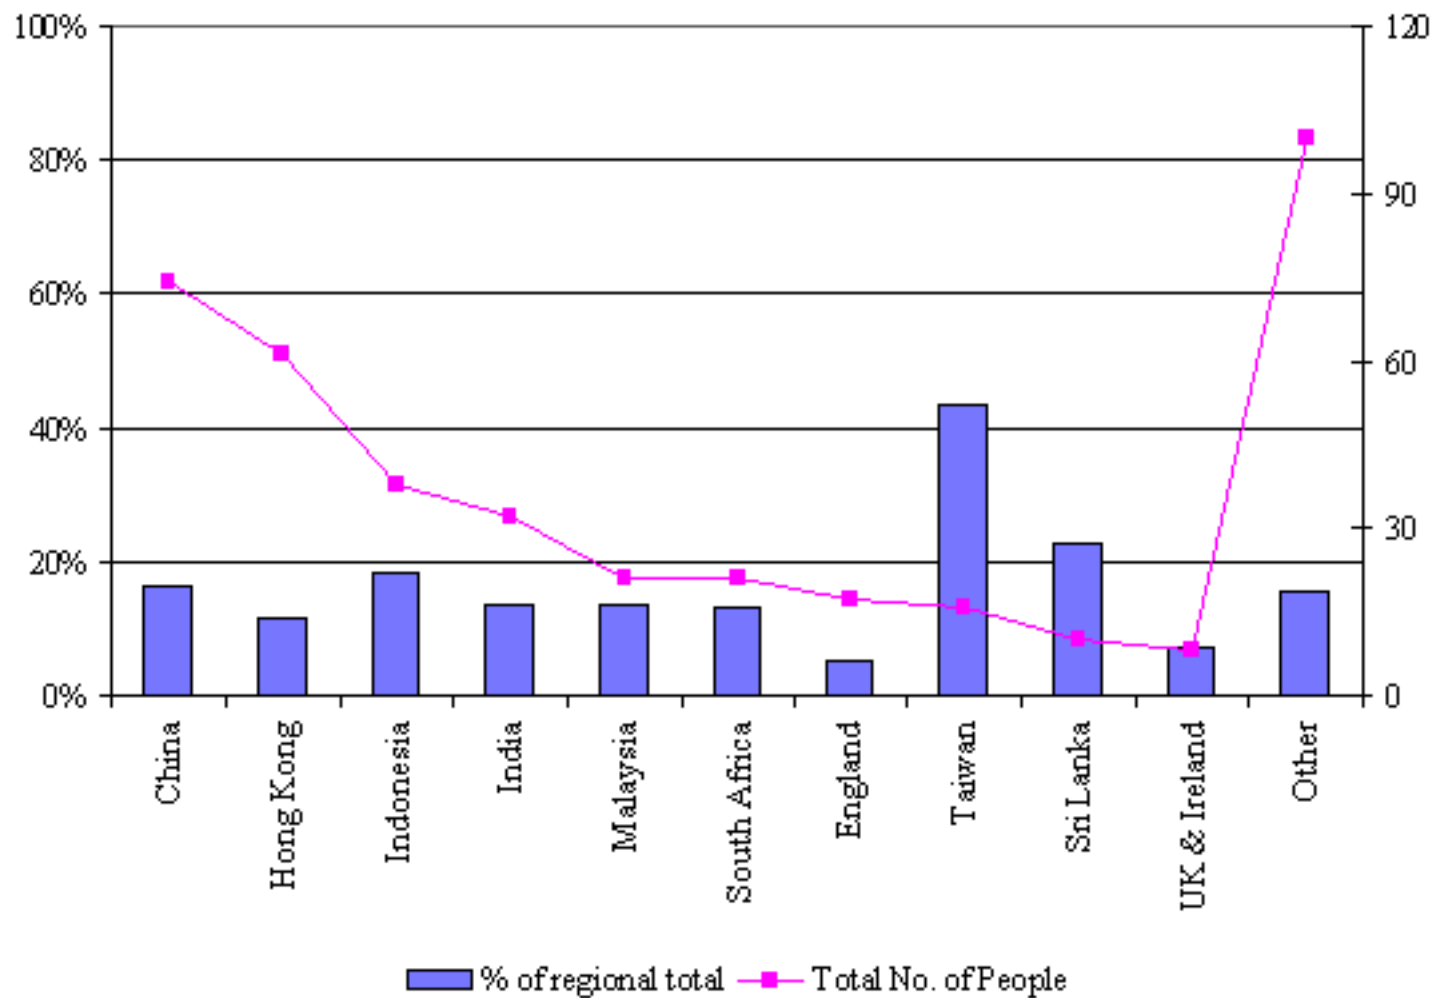

6.11 Countries of birth of skilled migrants settling between 1995 and 1999

Source: DIMA Settlement Database 1999

	LGA	Regional Total
China	74	452
Hong Kong	61	525
Indonesia	38	238
India	32	157
Malaysi	21	206
South Africa	21	114
England	17	158
Taiwan	16	331
Sri Lanka	10	44
UK & Ireland	8	26
Other	100	797
Total	398	3048

13% of skilled migrants settling in the region nominated addresses within the LGA as their residences on entering Australia. The largest single group were born in China (74) followed by Hong Kong (61).