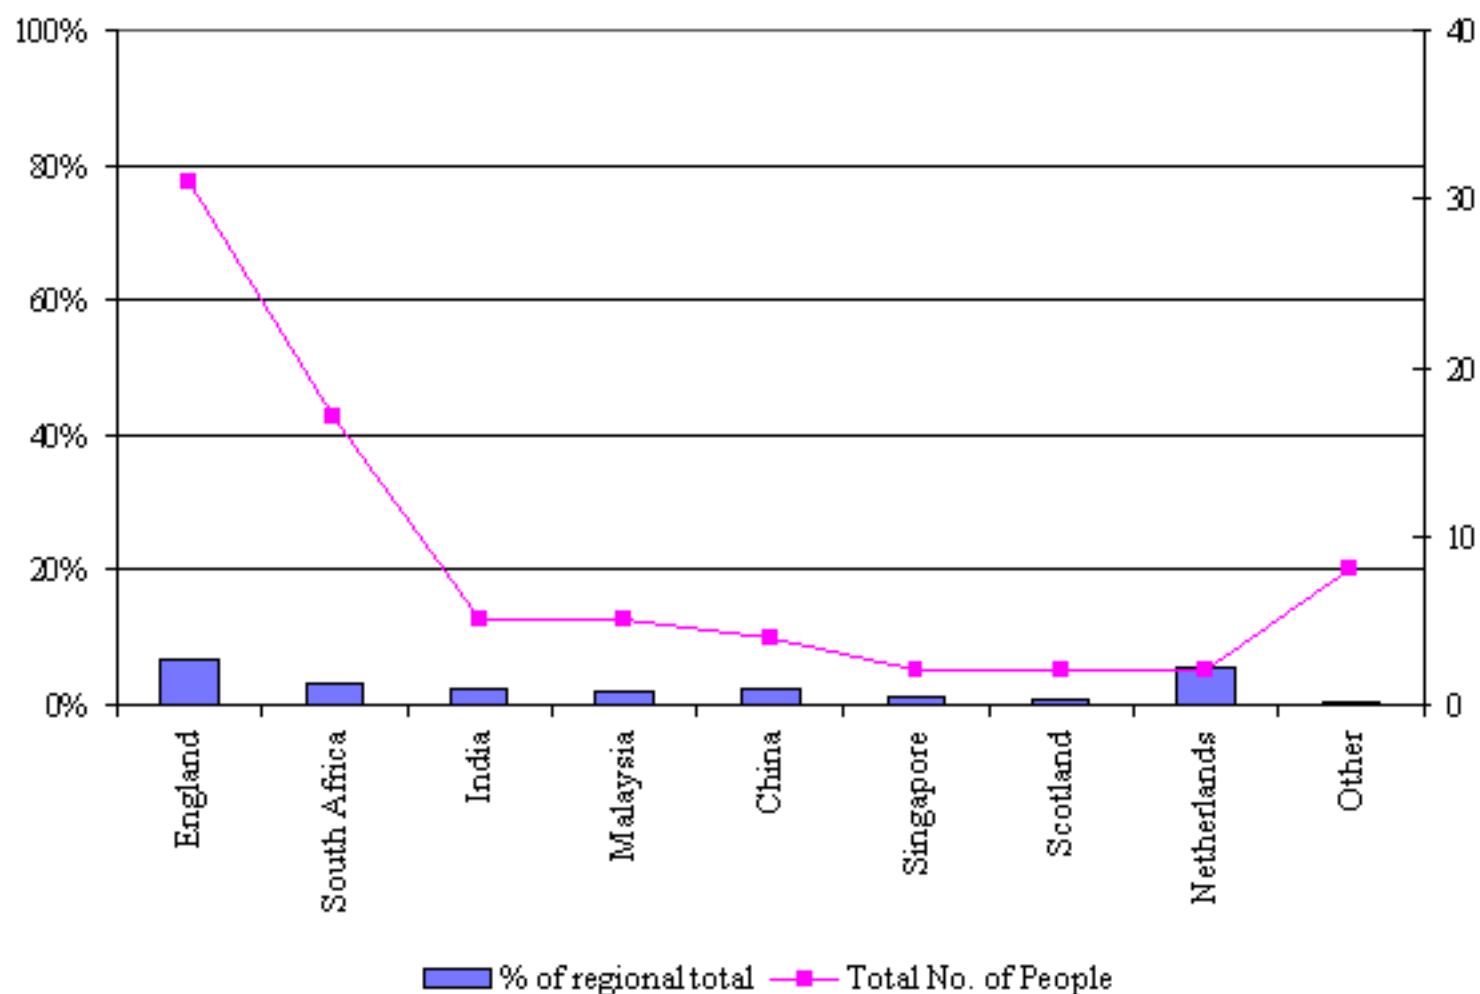

7.11 Countries of birth of skilled migrants settling between 1995 and 1999

Source: DIMA Settlement Database 1999

	LGA	Regional Total
England	31	158
South Africa	17	114
India	5	206
Malaysia	5	157
China	4	452
Singapore	2	71
Scotland	2	14
Netherlands	2	7
Other	8	1869
Total	76	3048

2% of all skilled migrants settling in the region settled in Yarra Ranges. The largest number of people (30) settling were born in England, followed by people born in South Africa (17). People from 12 countries migrated as skilled migrants and settled in the LGA between 1995 and 1999.