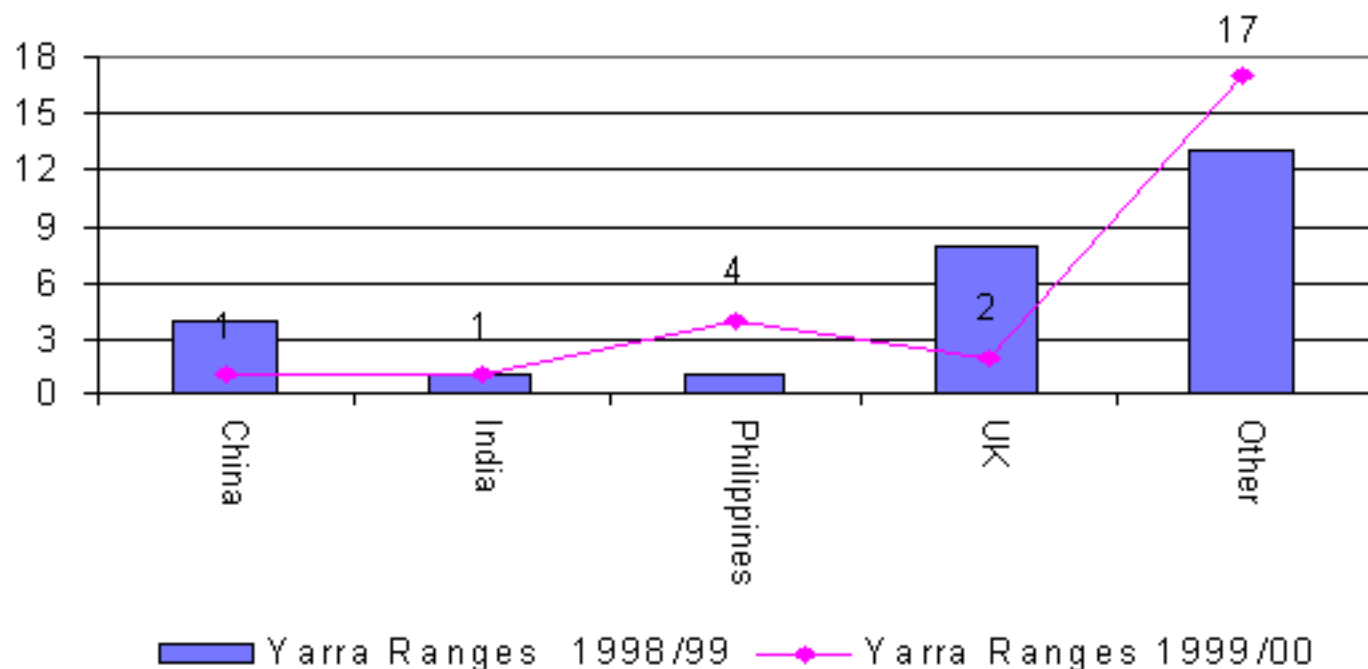

1.2 Family Migration to the Shire of Yarra Ranges 1998/99 and 1999/00

Source: DDMA Settlement Database July 2000

A total of 25 indicated that they would settle in the Shire of Yarra Ranges on entering Australia through Family Migration in 1999/00. This compares to 27 people in the year ending June 1999. In 1999/00 the largest number of people were born in the Philippines, representing 16% of all entrants. Countries of birth in the category "other" include people from Germany, USA and Netherlands.